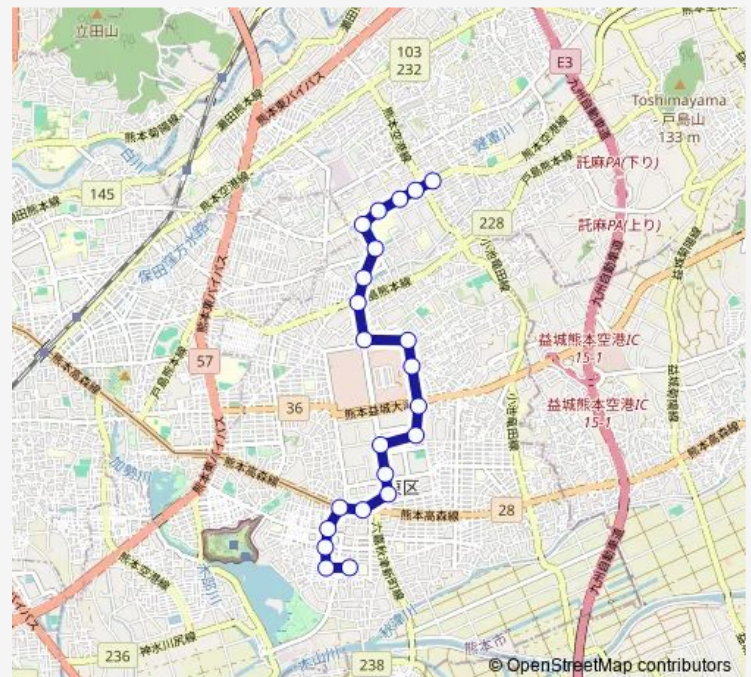

健軍遊園地前

水源二丁目

南町 (熊本)

Route schedule

長嶺団地 — 若葉小学校前

Monday 06:46-18:46

Tuesday 06:46-18:46

Wednesday 06:46-18:46

Thursday 06:46-18:46

Friday 06:46-18:46

Saturday 08:50-16:29

Sunday 08:50-16:30

Route info

Direction: 長嶺団地

Stops: 22

Trip Duration: 0 hour 25 min

■ Y1-1 : 長嶺団地→東町団地→健軍電停→若葉校

Bus time schedules and route maps are available in an offline PDF at busmaps.com. Use the busmaps.com website to see live bus times, train schedule or subway schedule, and step-by-step directions for all public transit in Kumamoto