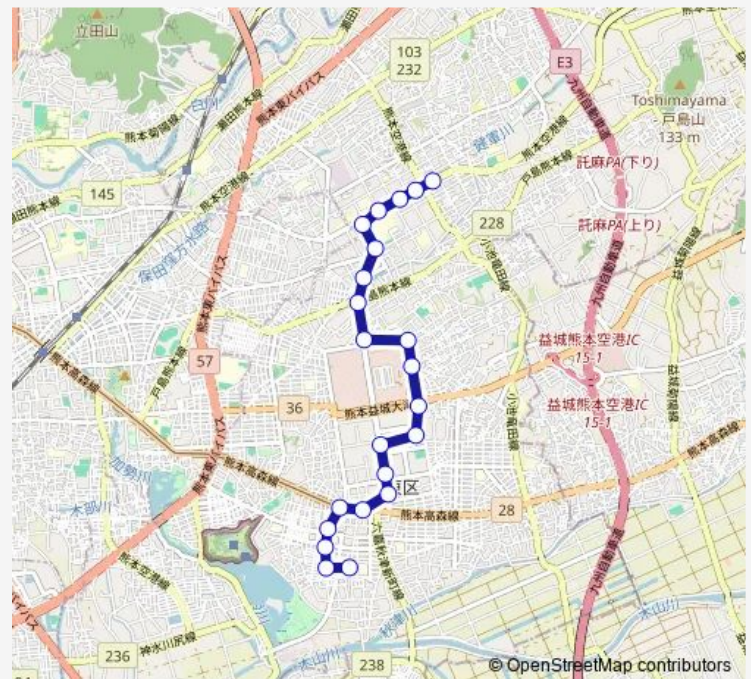

健軍遊園地前

水源二丁目

南町 (熊本)

Route schedule

長嶺団地 — 若葉小学校前

Monday 06:46-18:46

Tuesday 06:46-18:46

Wednesday 06:46-18:46

Thursday 06:46-18:46

Friday 06:46-18:46

Saturday 08:50-16:29

Sunday 08:50-16:30

Route info

Direction: 長嶺団地

Stops: 22

Trip Duration: 0 hour 26 min

■ Y1-1 : 長嶺団地→東町団地→健軍電停→若葉校

Bus time schedules and route maps are available in an offline PDF at busmaps.com. Use the busmaps.com website to see live bus times, train schedule or subway schedule, and step-by-step directions for all public transit in Kumamoto