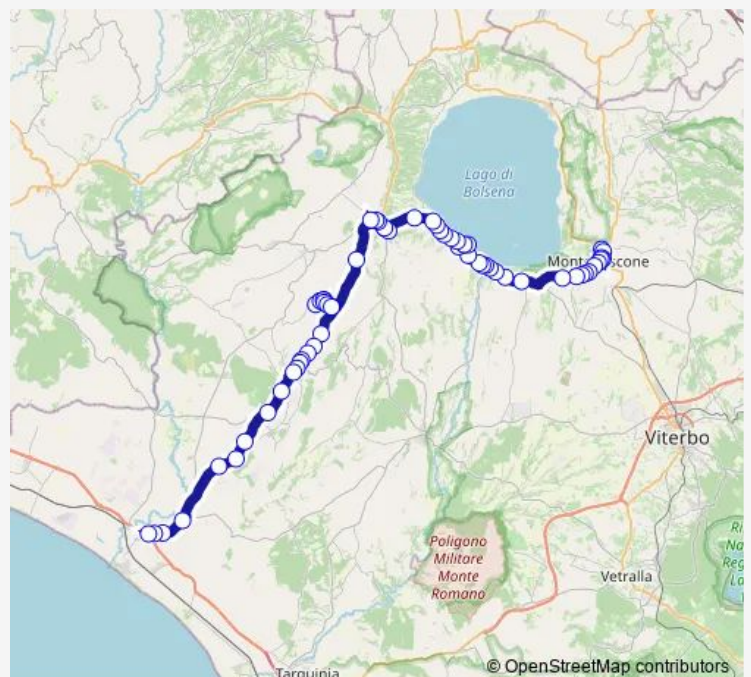

MARTA | Via Capodimonte Via Matteotti # f727

MARTA | Via Verentana Via Terrarossa # f728

Capodimonte | Via Poggio Marano Via Verentana # f536

Route schedule

Montefiascone | Via Salotti Via Moro # f594 — Montalto | Piazza Tarquinia # f343

Monday	08:15
Tuesday	08:15
Wednesday	08:15
Thursday	08:15
Friday	08:15
Saturday	08:10
Sunday	—

Route info

Direction: Montefiascone | Via Salotti Via Moro # f594

Stops: 64

Trip Duration: 1 hour 20 min

Montefiascone - Montalto di Castro # Mc901a