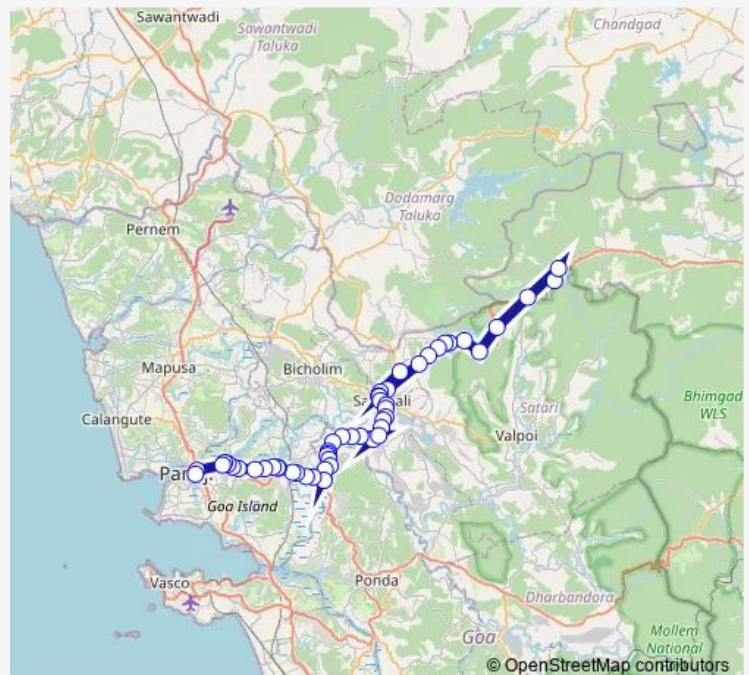

### Direction

Surla — Panaji KTC Bus Stand

53 stops

[Open route schedule](#)

- Surla
- Chauki
- Chorla Titha
- Charavne Wadyar
- Jamblikade
- Anjune Dam
- Keri Toll Naka
- Keri, Don Maad
- Ghoteli
- Morlem Colony
- Ghodemol Bagwada Junction
- Poriem Pump
- Poriem
- Tulshimal
- Datt Mandir, Below Bridge
- Dessai Nagar
- Sankhali KTC Bus Stand
- Sakhali Hospital
- Siya Petrol Pump
- Gavthan
- Kudne

### Route schedule

Surla — Panaji KTC Bus Stand

Monday	08:40-15:00
Tuesday	08:40-15:00
Wednesday	08:40-15:00
Thursday	08:40-15:00
Friday	08:40-15:00
Saturday	08:40-15:00
Sunday	08:40-15:00

### Route info

Direction: Surla

Stops: 53

Trip Duration: 1 hour 25 min

■ PNJ35 — Panaji - Surla

BusMaps

Nhaveli

Durigwada