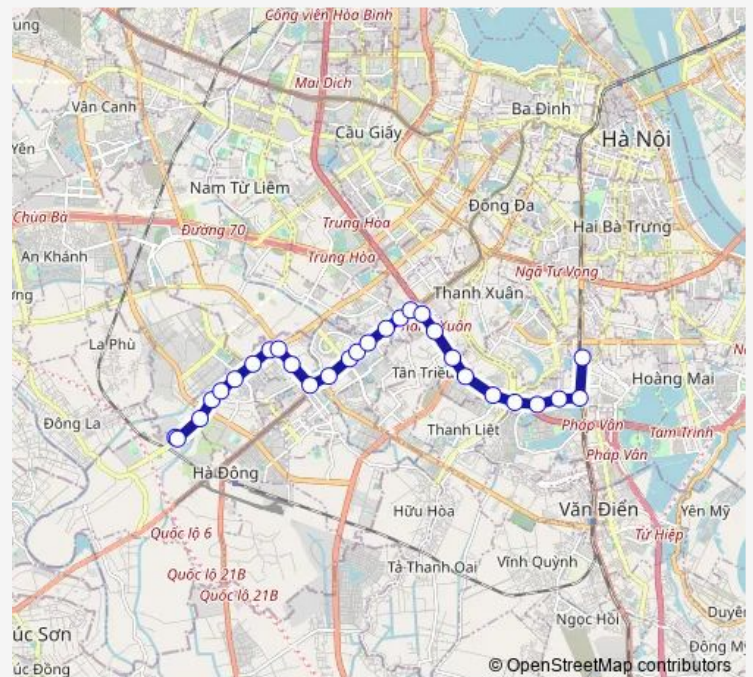

STOP_60A_2_S27

STOP_60A_2_S28

STOP_60A_2_S29

Route schedule

Stop_22c_1_S29 — Stop_06b_2_S27

Monday 06:30-19:40

Tuesday 06:30-19:40

Wednesday 06:30-19:40

Thursday 06:30-19:40

Friday 06:30-19:40

Saturday 06:30-19:40

Sunday 06:30-19:40

Route info

Direction: Stop_22c_1_S29

Stops: 28

Trip Duration: 0 hour 51 min

Route_22c_2

BusMaps

STOP_60A_2_S30

STOP_60A_2_S31

STOP_60A_2_S32

STOP_60B_2_S31

STOP_60B_2_S32

Stop_06a_2_S42