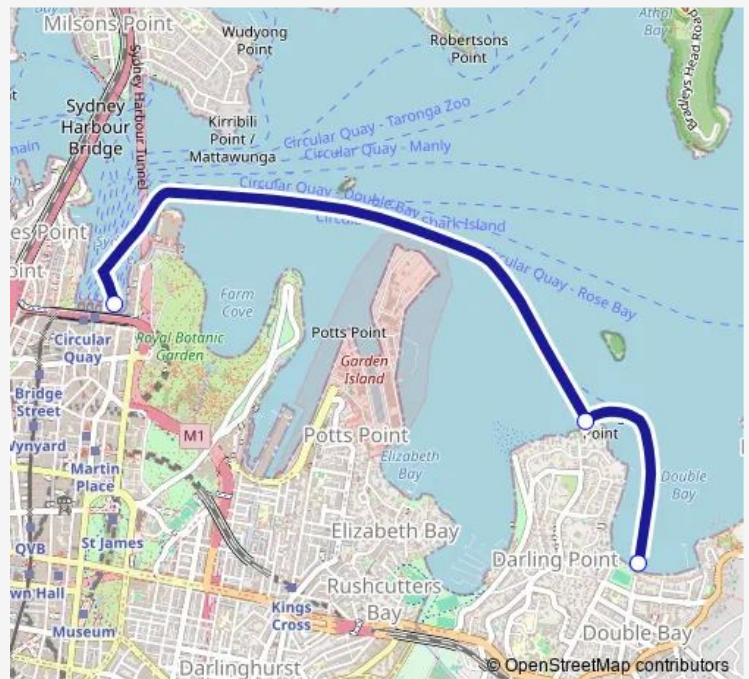

Circular Quay, Wharf 4, Side B

Route schedule

Double Bay Wharf — Circular Quay, Wharf 4, Side B

Monday	06:50-21:20
Tuesday	06:50-17:20
Wednesday	06:50-17:20
Thursday	06:50-17:20
Friday	06:50-22:20
Saturday	—
Sunday	21:20-23:20

Route info

Direction: Double Bay Wharf

Stops: 3

Trip Duration: 0 hour 17 min

F7 — F7 Double Bay

BusMaps

Direction

Double Bay Wharf — Circular Quay, Wharf 2, Side B

Route info

Direction: Double Bay Wharf

Stops: 3

Trip Duration: 0 hour 17 min

Direction

Double Bay Wharf — Circular Quay, Wharf 2, Side A

2 stops

[Open route schedule](#)

Route info

Direction: Double Bay Wharf

Stops: 2

Trip Duration: 0 hour 15 min

Direction

Circular Quay, Wharf 4, Side A — Double Bay Wharf

3 stops

[Open route schedule](#)