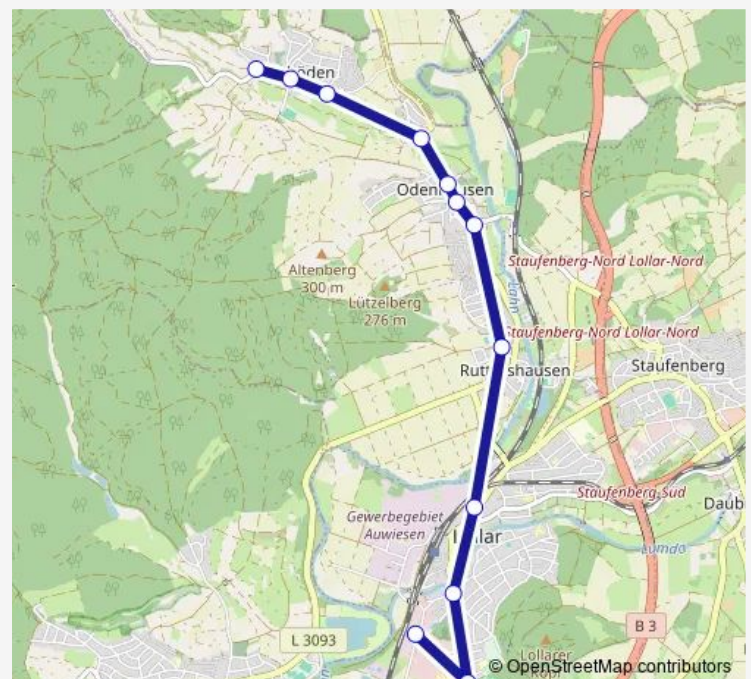

—

Thursday

09:04-20:21

Friday

09:04-20:21

Saturday

—

Sunday

—

Route info

Direction: HE GI Lollar Salzböden Waage Nxxx

Stops: 8

Trip Duration: 0 hour 9 min

■ GI-51

BusMaps

Direction

Direction: HE GI Lollar Lollar Ortsmitte Vgießen

Stops: 9

Trip Duration: 0 hour 9 min

Direction

HE GI Lollar Lollar Gewerbegebiet Nxxx — HE GI Lollar
Salzböden Waage Nxxx

12 stops

[Open route schedule](#)

HE GI Lollar Lollar Gewerbegebiet Nxxx