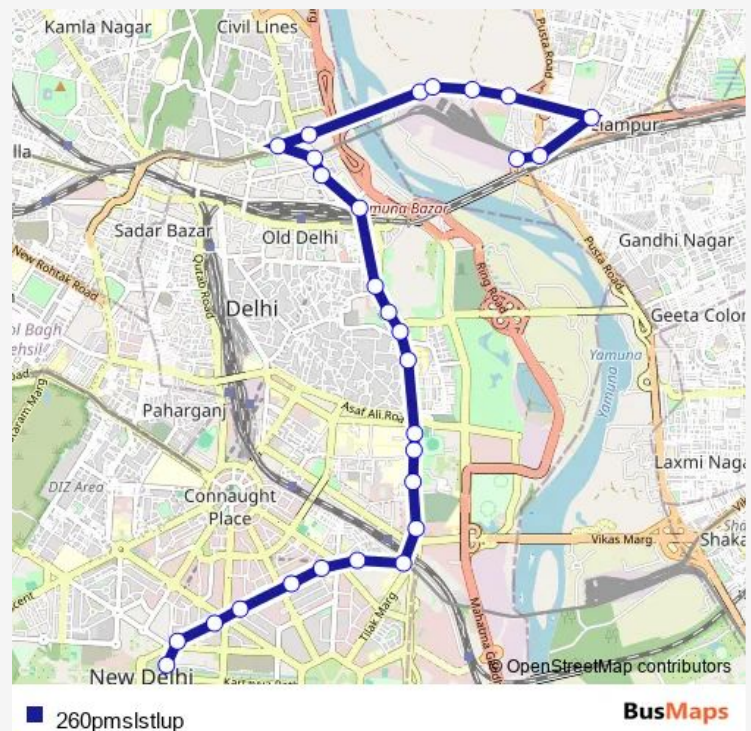

Isbt Kashmere Gate

Isbt Nityanand Marg

Isbt Bridge

Route schedule

Central Secretariat Metro Station — Shahstri Park Dmrc Depot

Monday 06:45-22:18

Tuesday 06:45-22:18

Wednesday 06:45-22:18

Thursday 06:45-22:18

Friday 06:45-22:18

Saturday 06:45-22:18

Sunday 06:45-22:18

Route info

Direction: Central Secretariat Metro Station

Stops: 28

Trip Duration: 0 hour 52 min