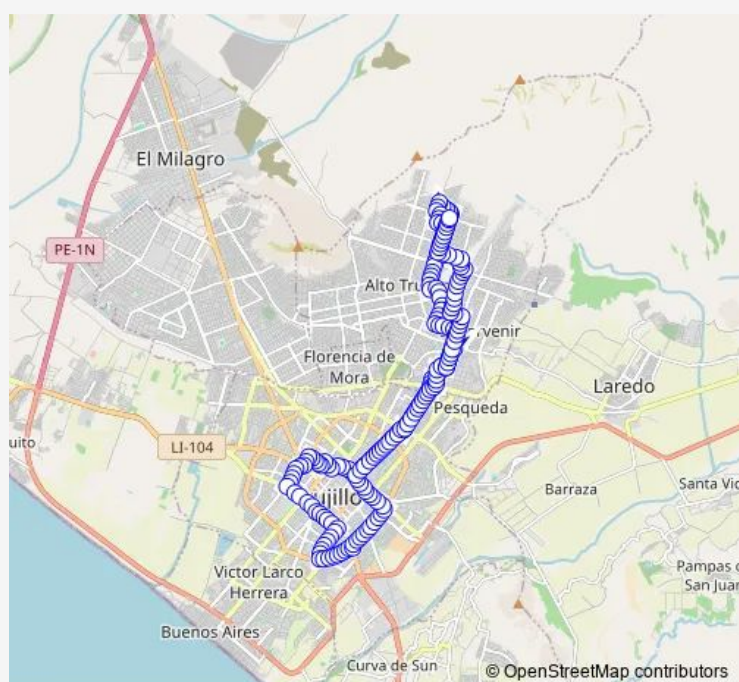

### Route schedule

innominada — innominada

Monday 00:00

Tuesday 00:00

Wednesday 00:00

Thursday 00:00

Friday 00:00

Saturday 00:00

### Route info

Direction: innominada

Stops: 207

Trip Duration: 1 hour 29 min

innominada

Avenida E

Avenida E

Avenida E