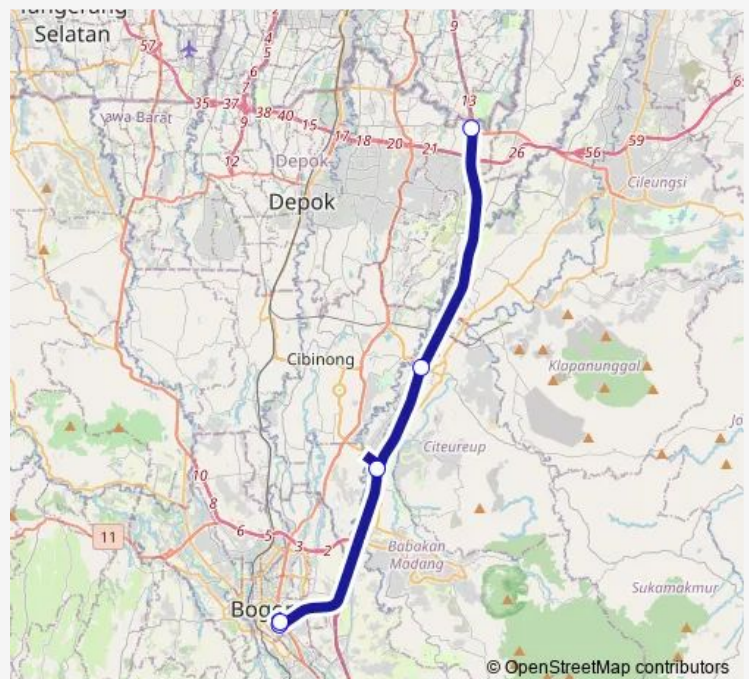

Bus TP2 Terminal Baranangsiang - Cibubur

[Go to website](#)**Direction**

Terminal Baranangsiang — St. LRT Harjamukti 2

5 stops

[Open route schedule](#)

Terminal Baranangsiang

Halte Cidangiang

Exit Tol Sirkuit Sentul 1

Pintu Tol Citereup 1

St. LRT Harjamukti 2

Route schedule

Terminal Baranangsiang — St. LRT Harjamukti 2

Monday	05:00
Tuesday	05:00
Wednesday	05:00
Thursday	05:00
Friday	05:00
Saturday	—
Sunday	—

Route info

Direction: Terminal Baranangsiang

Stops: 5

Trip Duration: 2 hour 26 min

TP2 — Terminal Baranangsiang - Cibubur

Direction

St. LRT Harjamukti 2 — Terminal Baranangsiang

4 stops

[Open route schedule](#)

St. LRT Harjamukti 2

Pintu Tol Citereup 2

Exit Tol Sirkuit Sentul 2

Terminal Baranangsiang

Route schedule

St. LRT Harjamukti 2 — Terminal Baranangsiang

Monday	05:00
Tuesday	05:00
Wednesday	05:00
Thursday	05:00
Friday	05:00
Saturday	—
Sunday	—