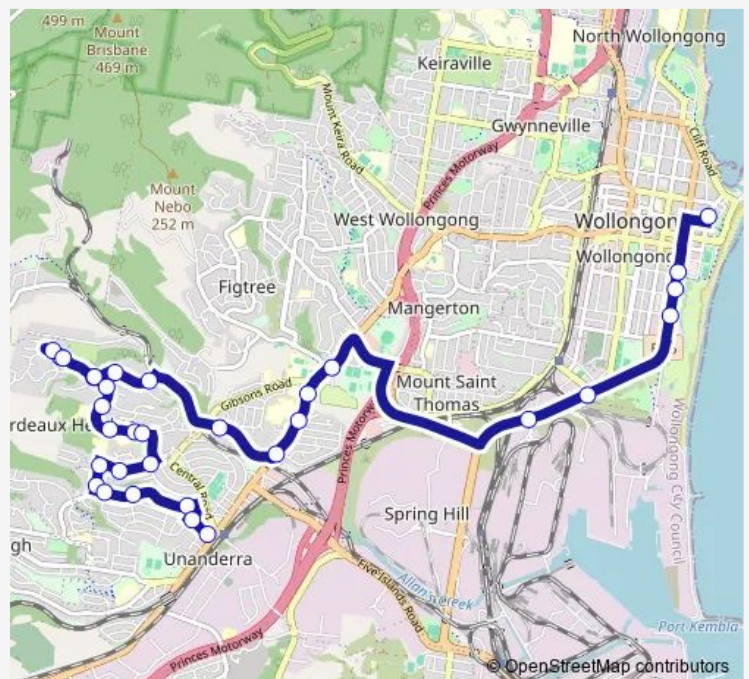

### Route schedule

St Mary Star Of The Sea College, Harbour St — Tannery St Before Princes Hwy

Monday 15:45

Tuesday 15:45

Wednesday 15:45

Thursday 15:45

Friday 15:45

Saturday —

### Route info

Direction: St Mary Star Of The Sea College, Harbour St

Stops: 32

Trip Duration: 0 hour 30 min

S206 — St Marys College to Unanderra via Cordeaux Heights

Derribong Dr Opp Patanga Pl

Derribong Dr Opp Unanderra Public School

## Direction

Tannery St After Princes Hwy — St Mary Star Of The Sea College, Harbour St

39 stops

[Open route schedule](#)

Tannery St After Princes Hwy

Villa Maria Aged Care Centre, Tannery St

Cummins St At Adams Av

## Route info

Direction: Tannery St After Princes Hwy

Stops: 39

Trip Duration: 0 hour 32 min

Princes Hwy Before Gibsons Rd

Princes Hwy After O'Briens Rd

Princes Hwy After Figtree Cres

Gladstone Av At Prospect St