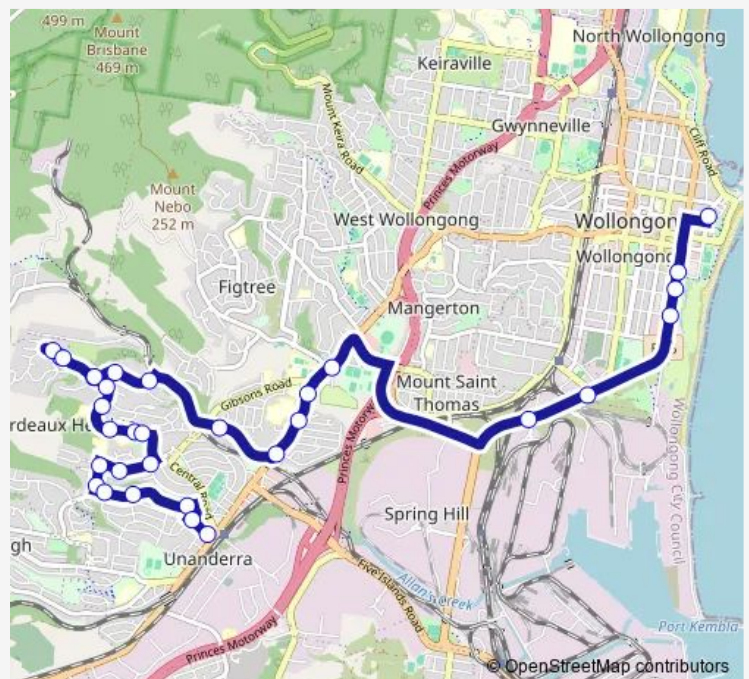

### Route schedule

St Mary Star Of The Sea College, Harbour St — Tannery St Before Princes Hwy

Monday	15:45
Tuesday	15:45
Wednesday	15:45
Thursday	15:45
Friday	15:45
Saturday	—
Sunday	—

### Route info

Direction: St Mary Star Of The Sea College, Harbour St

Stops: 32

Trip Duration: 0 hour 30 min

S206 — St Marys College to Unanderra via Cordeaux Heights

Derribong Dr Opp Patanga Pl

Derribong Dr Opp Unanderra Public School

## Direction

Tannery St After Princes Hwy — St Mary Star Of The Sea College, Harbour St

39 stops

[Open route schedule](#)

Tannery St After Princes Hwy

Villa Maria Aged Care Centre, Tannery St

Cummins St At Adams Av

## Route info

Direction: Tannery St After Princes Hwy

Stops: 39

Trip Duration: 0 hour 32 min

Princes Hwy Before Gibsons Rd

Princes Hwy After O'Briens Rd

Princes Hwy After Figtree Cres

Gladstone Av At Prospect St