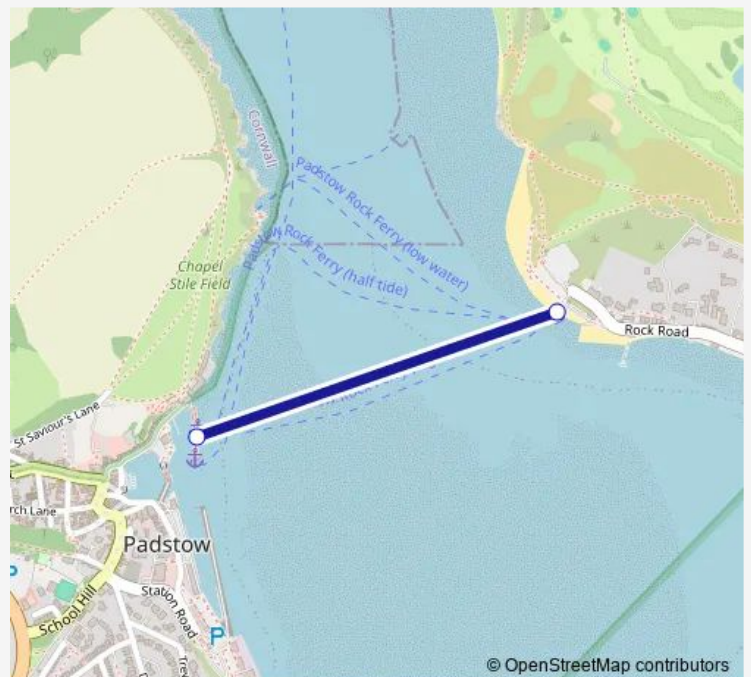

### Direction

Rock Padstow Ferry Landing — Padstow Ferry Landing

2 stops

[Open route schedule](#)

Rock Padstow Ferry Landing

Padstow Ferry Landing

### Route schedule

Rock Padstow Ferry Landing — Padstow Ferry Landing

Monday 08:10-16:45

Tuesday 08:10-16:45

Wednesday 08:10-16:45

Thursday 08:10-16:45

Friday 08:10-16:45

Saturday 08:10-16:45

### Route info

Direction: Rock Padstow Ferry Landing

Stops: 2

Trip Duration: 0 hour 10 min

■ Padstow - Rock Ferry — Padstow - Rock

**Direction**

Padstow Ferry Landing — Rock Padstow Ferry Landing

2 stops