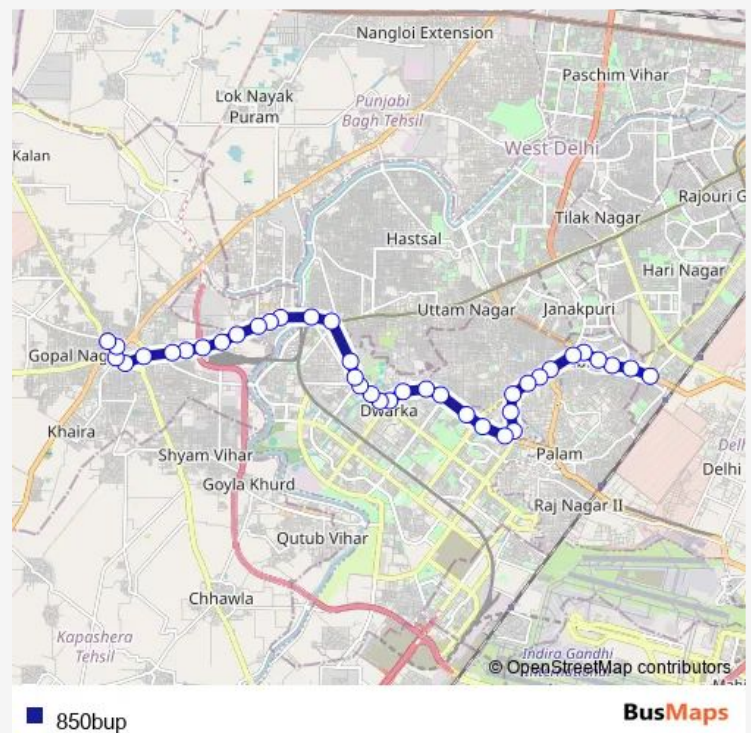

Thursday 07:31-22:07

Friday 07:31-22:07

Saturday 07:31-22:07

Sunday 07:31-22:07

Route info

Direction: D Block Janak Puri (Pankha Road)

Stops: 39

Trip Duration: 1 hour 2 min