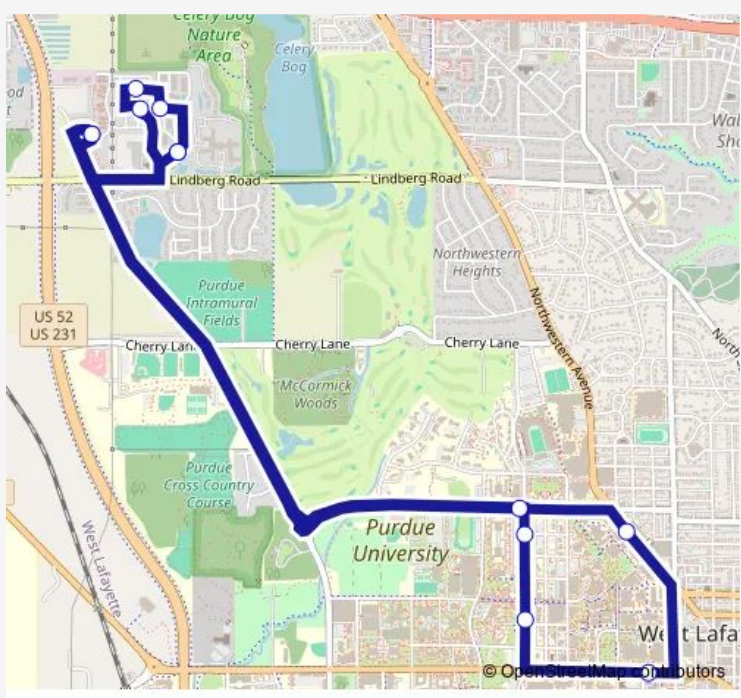

# Bus 35E Lindberg Express

[Go to website](#)

**Direction**  
 Village West Apts Club House: Bus801 — Physics Building: Bus557  
 11 stops  
[Open route schedule](#)

- Village West Apts Club House: Bus801
- Willowbrook Cir & Willowbrook Dr: Bus802
- The Cottages on Lindberg on Catalina Dr: Bus009
- The Cottages on Lindberg on Mida Dr: Bus010
- Station 21 on Lindberg (@ Shelter): Bus300
- Station 21 Clubhouse: Bus312
- Blackbird Farms 2 on McCormick Rd: Bus304
- SW Blackbird Farms Apt Buildings (W): Bus394
- Mccormick Rd & Stadium Ave (NW Corner): Bus251w
- Armstrong Hall on Stadium Ave (@Shelter): Bus190
- Physics Building: Bus557

Route schedule

Village West Apts Club House: Bus801 — Physics Building: Bus557

Monday	10:24-18:12
Tuesday	10:24-18:12
Wednesday	10:24-18:12
Thursday	10:24-18:12
Friday	10:24-18:12
Saturday	—
Sunday	—

Route info

Direction: Village West Apts Club House: Bus801

Stops: 11

Trip Duration: 0 hour 15 min

■ 35E — Lindberg Express **BusMaps**

## Direction

Village West Apts Club House: Bus801 — Village West Apts Club House: Bus801

12 stops

[Open route schedule](#)

Village West Apts Club House: Bus801

Willowbrook Cir & Willowbrook Dr: Bus802

The Cottages on Lindberg on Catalina Dr: Bus009