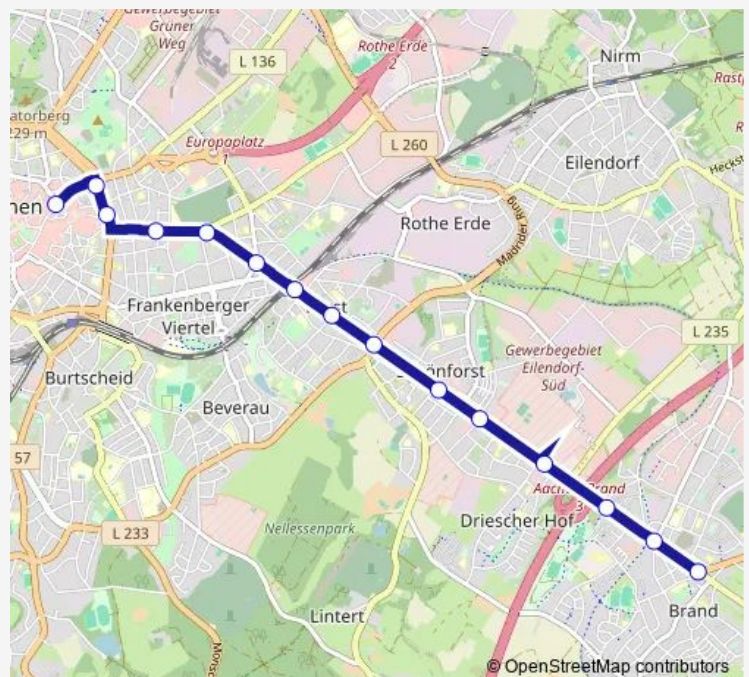

Local Bus Service 35E zusätzliche Einsatzwagen an Schultagen

[Go to website](#)

Direction

Aachen, Brand — Aachen, Bushof

15 stops

[Open route schedule](#)

Aachen, Brand

Aachen, Brand Ringstraße

Aachen, Brand Eckenerstraße

Aachen, Königsberger Straße (Polizeipräsidium)

Aachen, Trierer Platz

Aachen, Schönforst

Aachen, Adenauerallee

Aachen, Zeppelinstraße

Aachen, Bahnhof Rothe Erde (Bus)

Aachen, Elsassstraße

Aachen, Josefskirche (Justizzentrum)

Aachen, Scheibenstraße

Aachen, Kaiserplatz

Aachen, Hansemannplatz

Aachen, Bushof

Route schedule

Aachen, Brand — Aachen, Bushof

Monday

—

Tuesday

—

Wednesday

—

Thursday

10:35-12:35

Friday

—

Saturday

—

Sunday

—

Route info

Direction: Aachen, Brand

Stops: 15

Trip Duration: 0 hour 24 min

35E — zusätzliche Einsatzwagen an Schultagen