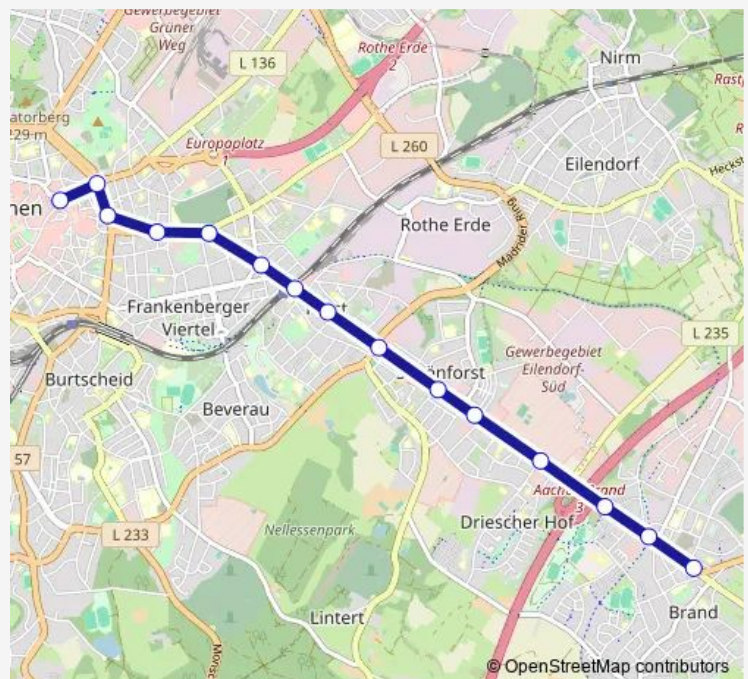

### Direction

Aachen, Brand — Aachen, Bushof

15 stops

[Open route schedule](#)

Aachen, Brand

Aachen, Brand Ringstraße

Aachen, Brand Eckenerstraße

Aachen, Königsberger Straße (Polizeipräsidium)

### Route schedule

Aachen, Brand — Aachen, Bushof

Monday

—

Tuesday

—

Wednesday

—

Thursday

10:35-12:35

Friday

—

Saturday

—

Sunday

—

### Route info

Direction: Aachen, Brand

Stops: 15

Trip Duration: 0 hour 24 min

■ 35e

35e Local Bus Service time schedules and route maps are available in an offline PDF at [busmaps.com](https://busmaps.com). Use the [busmaps.com](https://busmaps.com) website to see live bus times, train schedule or subway schedule, and step-by-step directions for all public transit in Aachen