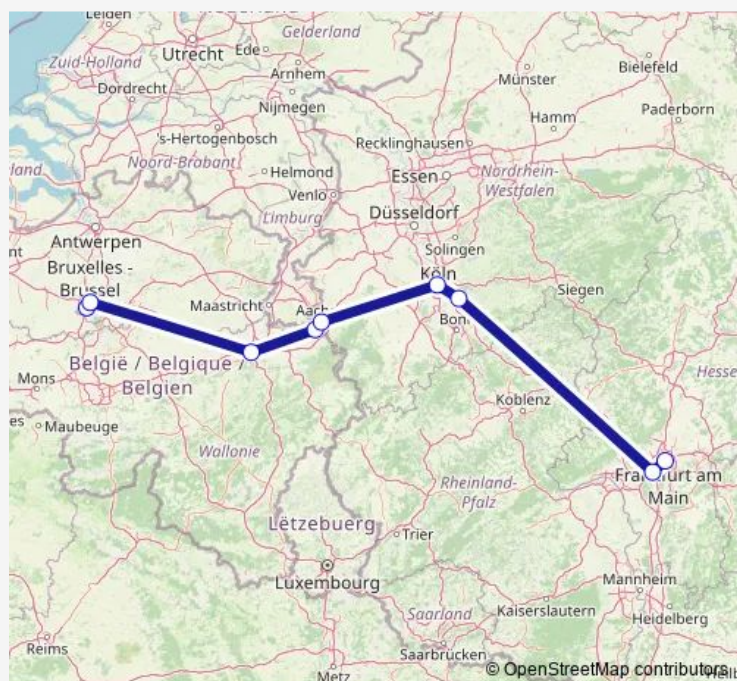

Rail ICE 15

[Go to website](#)

Direction

Bruxelles Midi — Frankfurt(Main)Hbf

9 stops

[Open route schedule](#)

Bruxelles Midi

Bruxelles-Nord

Liège-Guillemins

Aachen Süd(Gr)

Aachen Hbf

Köln Hbf

Köln/Bonn Flughafen

Frankfurt(M) Flughafen Fernbf

Frankfurt(Main)Hbf

Route schedule

Bruxelles Midi — Frankfurt(Main)Hbf

Monday 10:25

Tuesday 10:25

Wednesday 10:25

Thursday 10:25

Friday 10:25

Saturday 10:25

Sunday 10:25

Route info

Direction: Bruxelles Midi

Stops: 9

Trip Duration: 3 hour 14 min

■ ICE 15

ICE 15 Rail time schedules and route maps are available in an offline PDF at busmaps.com. Use the busmaps.com website to see live bus times, train schedule or subway schedule, and step-by-step directions for all public transit in Brussels