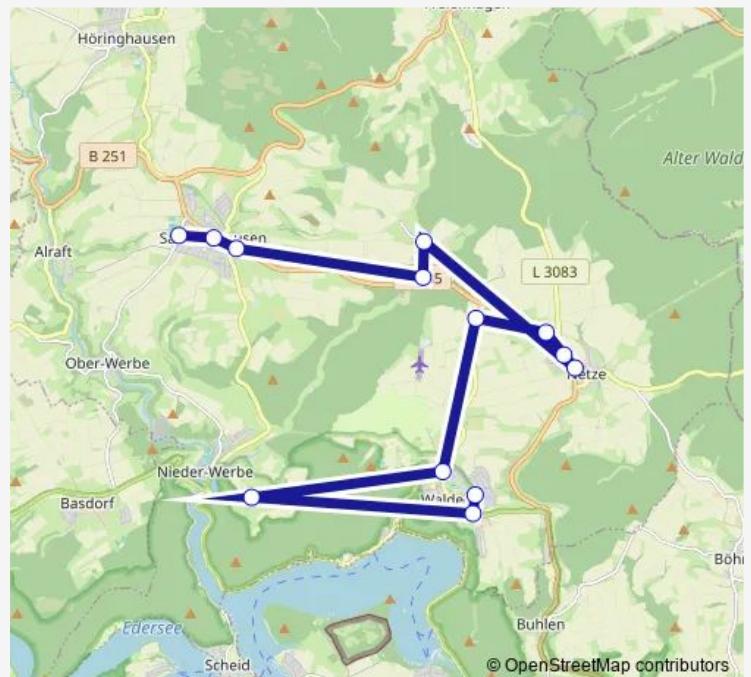

Tuesday 06:35

Wednesday 06:35

Thursday 06:35

Friday 06:35

Saturday —

Sunday —

Route info

Direction: Waldeck-Nieder-Werbe

Stops: 7

Trip Duration: 0 hour 44 min

510.2

Direction

Korbach-Strothe Dorfgemeinschaftshaus —
Waldeck-Höringhausen Grundschule

5 stops

[Open route schedule](#)

Korbach-Strothe Dorfgemeinschaftshaus