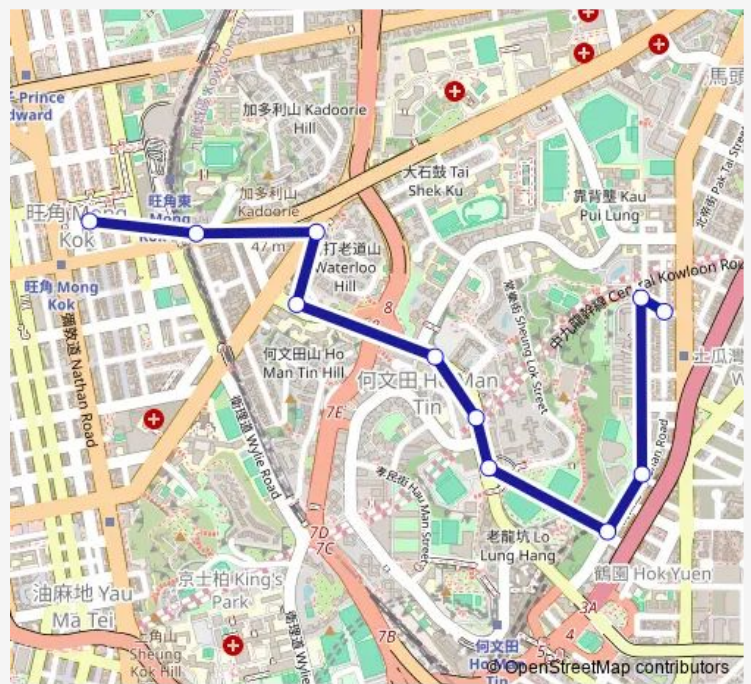

No.19 Soares Avenue

SAI YEE Street, Outside Skypark

SAI YEE Street, Outside KIN Wong Mansion

SAI YEE Street, Outside Hung TAK Building

SAI YEE Street, Outside Sunningdale

Prince Edward Road West Outside House NO. 171|Prince Edward Road West, Near Bijou Court|Prince Edward Road West, Outside Bijou Court

Route schedule

TIN Kwong Road, Hillville Terrace|Maidstaone Road, North OF LOK Shan Road — Fife Street, Outside YAU Shing Building

Monday	06:40-19:45
Tuesday	06:40-19:45
Wednesday	06:40-19:45
Thursday	06:40-19:45
Friday	06:40-19:45
Saturday	—
Sunday	—

Route info

Direction: TIN Kwong Road, Hillville Terrace|Maidstaone Road, North OF LOK Shan Road

Stops: 16

Trip Duration: 0 hour 12 min

Direction

Fife Street, Outside YAU Shing Building — TIN Kwong Road, Hillville Terrace|Maidstaone Road, North OF LOK Shan Road

11 stops

[Open route schedule](#)

Fife Street, Outside YAU Shing Building

House NO. 113 Arygle Street|Argyle Street, Glen Haven |Argyle Street, Glen Haven|House NO. 113 Arygle Street, TAI Ping Road|Argyle Street, Near Glen Haven