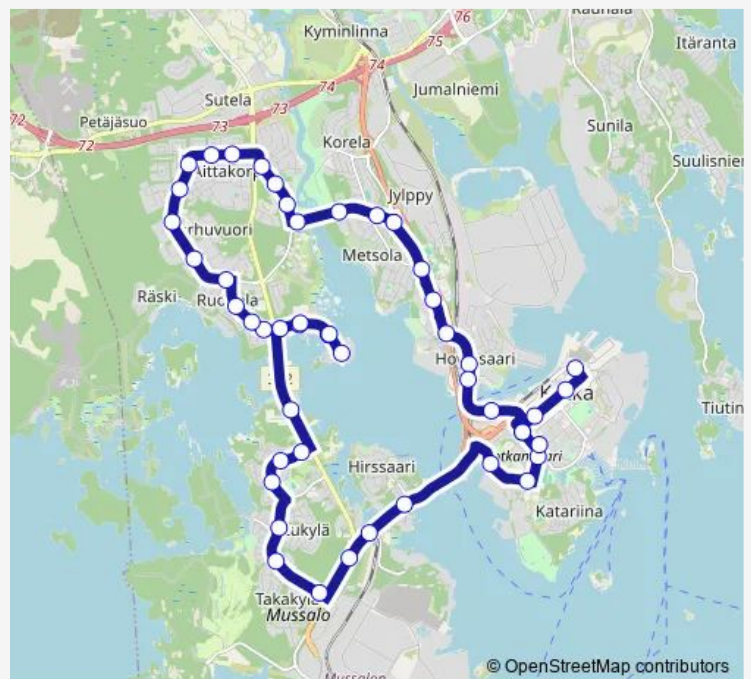

Thursday 12:27-17:27

Friday 12:27-17:27

Saturday —

Sunday —

Route info

Direction: Kotka Ruukinkatu 13 E

Stops: 48

Trip Duration: 0 hour 47 min