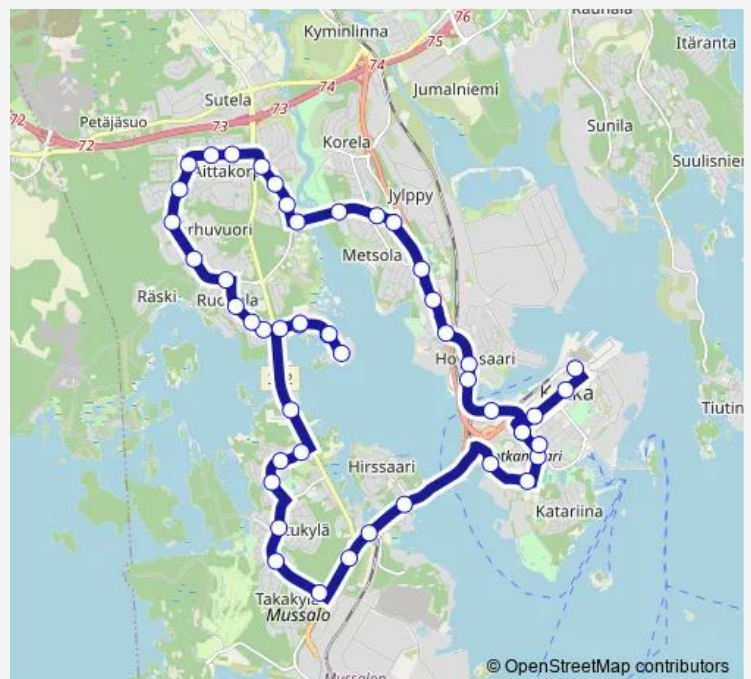

Thursday 12:27-17:27

Friday 12:27-17:27

Saturday —

Sunday —

Route info

Direction: Kotka Ruukinkatu 13 E

Stops: 48

Trip Duration: 0 hour 48 min