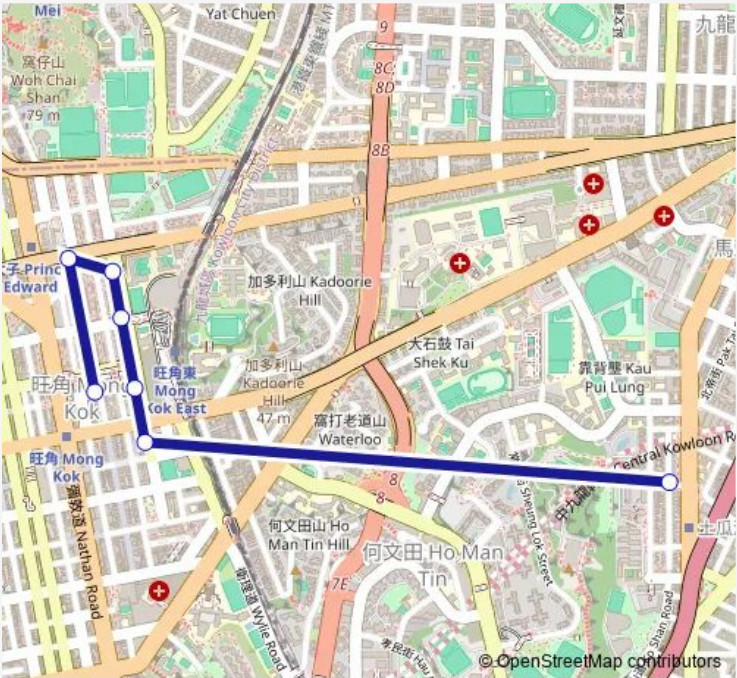

**Bus 27M LOK MAN SUN Chuen (Maidstaone Road) - Mong KOK Station (Express Service)**

[Go to website](#)

**Direction**  
 TIN Kwong Road, Hillville Terrace|Maidstaone Road, North OF LOK Shan Road — Fife Street, Outside YAU Shing Building

7 stops

[Open route schedule](#)

- TIN Kwong Road, Hillville Terrace|Maidstaone Road, North OF LOK Shan Road
- SAI YEE Street, Outside Skypark
- SAI YEE Street, Outside KIN Wong Mansion
- SAI YEE Street, Outside Hung TAK Building
- SAI YEE Street, Outside Sunningdale
- Prince Edward Road West Outside House NO. 171|Prince Edward Road West, Near Bijou Court|Prince Edward Road West, Outside Bijou Court
- Fife Street, Outside YAU Shing Building

Route schedule

TIN Kwong Road, Hillville Terrace|Maidstaone Road, North OF LOK Shan Road — Fife Street, Outside YAU Shing Building

Monday	07:30
Tuesday	07:30
Wednesday	07:30
Thursday	07:30
Friday	07:30
Saturday	—
Sunday	—

**Route info**

Direction: TIN Kwong Road, Hillville Terrace|Maidstaone Road, North OF LOK Shan Road

Stops: 7

Trip Duration: 0 hour 11 min

27M Bus time schedules and route maps are available in an offline PDF at [busmaps.com](https://busmaps.com). Use the [busmaps.com](https://busmaps.com) website to see live bus times, train schedule or subway schedule, and step-by-step directions for all public transit in Mong Kok