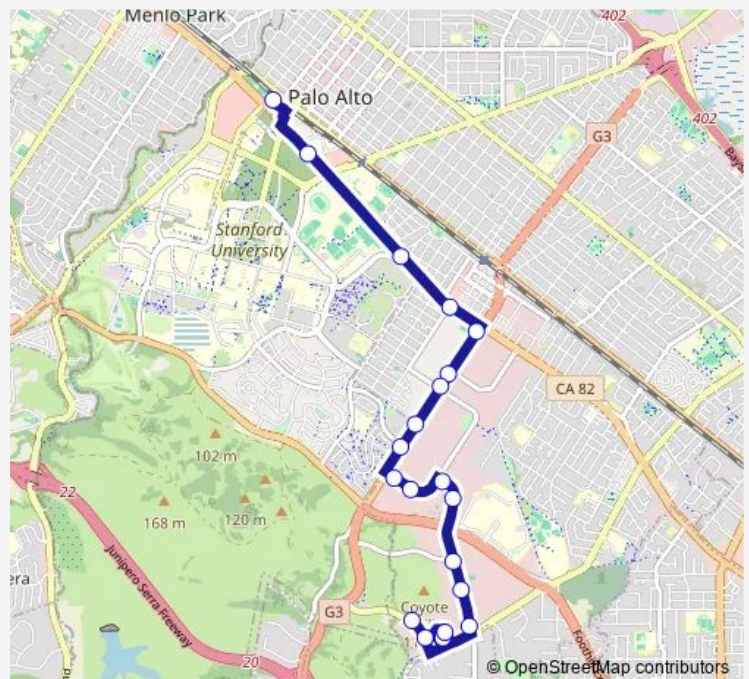

1070 Arastradero Road @ Side Door

3495 Deer Creek Road

3475 Deer Creek Road

**Route schedule**

Patc @ Bus Depot Bay # 3 — 3475 Deer Creek Road

Monday 06:50-09:36

Tuesday 06:50-09:36

Wednesday 06:50-09:36

Thursday 06:50-09:36

Friday 06:50-09:36

Saturday —

Sunday —

**Route info**

Direction: Patc @ Bus Depot Bay # 3

Stops: 20

Trip Duration: 0 hour 27 min