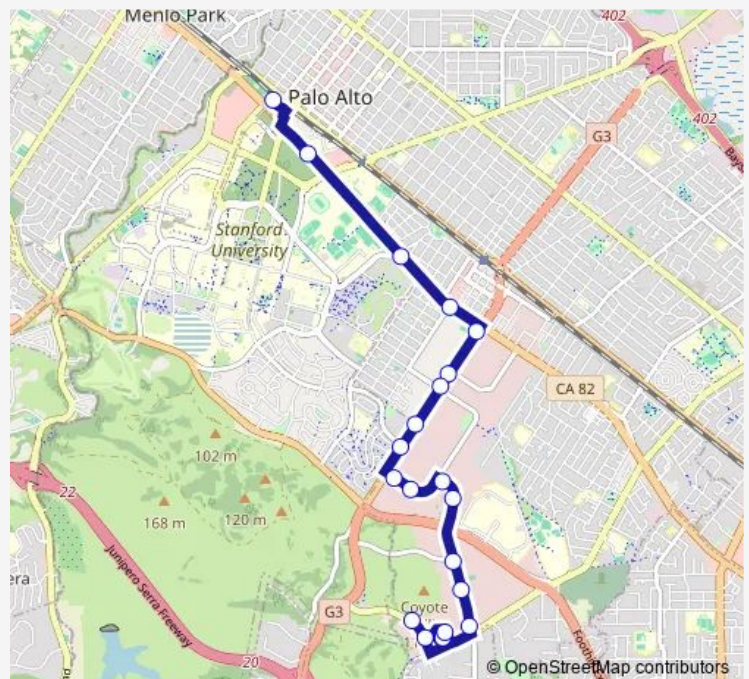

Direction

Patc @ Bus Depot Bay # 3 — 3475 Deer Creek Road

20 stops

[Open route schedule](#)

Patc @ Bus Depot Bay # 3

On El Camino Real SB Across From Pamf

On El Camino Real SB @ Serra Street

On El Camino Real SB @ California Avenue

3475 Deer Creek Road

Route schedule

Patc @ Bus Depot Bay # 3 — 3475 Deer Creek Road

Monday 06:49-09:35

Tuesday 06:49-09:35

Wednesday 06:49-09:35

Thursday 06:49-09:35

Friday 06:49-09:35

Saturday —

Sunday —

Route info

Direction: Patc @ Bus Depot Bay # 3

Stops: 20

Trip Duration: 0 hour 27 min

RP AM — Research Park

RP AM Bus time schedules and route maps are available in an offline PDF at busmaps.com. Use the busmaps.com website to see live bus times, train schedule or subway schedule, and step-by-step directions for all public transit in Redwood City