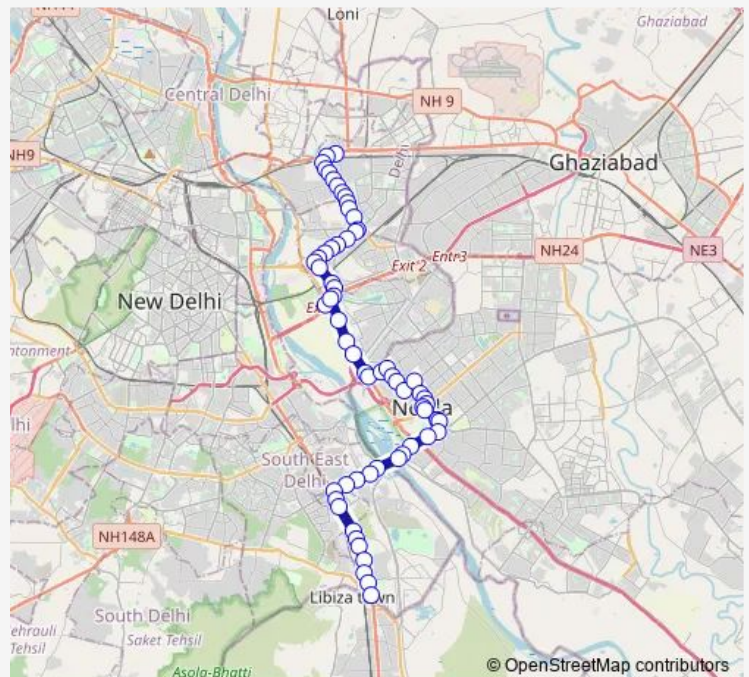

Laxmi Nagar

Laxmi Nagar / Shakarpur Crossing

Shakarpur School Block

Route schedule

Shahdara Terminal — Badarpur Border (T)

Monday 06:30-18:35

Tuesday 06:30-18:35

Wednesday 06:30-18:35

Thursday 06:30-18:35

Friday 06:30-18:35

Saturday 06:30-18:35

Sunday 06:30-18:35

Route info

Direction: Shahdara Terminal

Stops: 63

Trip Duration: 1 hour 58 min

■ 443up

BusMaps

Ganesh Nagar

Mother Dairy

Samaspur Jagir Village

Pusta Crossing

Delhi Police Appartments

Mayur Vihar Phase 1 X-ing