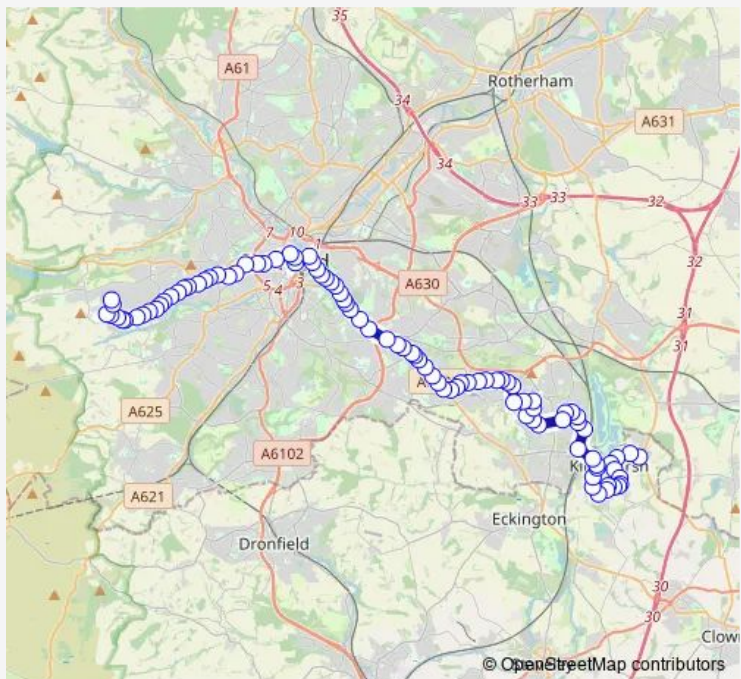

Bus 120k Norwood, Roundabout - Fulwood, Barncliffe Rd

[Go to website](#)

Direction
 Barncliffe Road/Winchester Road — Rotherham Road Roundabout
 104 stops
[Open route schedule](#)

- Barncliffe Road/Winchester Road
- Barncliffe Road/Barncliffe Crescent
- Crimicar Lane/Winchester Road
- Crimicar Lane/Hallamshire Road
- Crimicar Lane/Hallamshire Road
- Crimicar Lane/Castlewood Road
- Crimicar Lane/Crimicar Close
- Crimicar Lane/Brooklands Avenue
- Fulwood Road/Canterbury Avenue
- Fulwood Road/Old Fulwood Road
- Fulwood Road/Stumperlowe Park Road
- Fulwood Road/Tom Lane
- Fulwood Road/Storth Lane
- Fulwood Road/Ranmoor View
- Fulwood Road/Gladstone Road
- Fulwood Road/Ranmoor Park Road
- Fulwood Road/Tapton Park Road
- Fulwood Road/Endcliffe Vale Road
- Fulwood Road/Shore Lane
- Fulwood Road/Endcliffe Crescent
- Fulwood Road/Manchester Road

Route schedule
 Barncliffe Road/Winchester Road — Rotherham Road Roundabout

Monday	06:45-20:28
Tuesday	06:45-20:28
Wednesday	06:45-20:28
Thursday	06:45-20:28
Friday	06:45-20:28
Saturday	08:03-20:27
Sunday	09:20-17:20

Route info
 Direction: Barncliffe Road/Winchester Road
 Stops: 104
 Trip Duration: 1 hour 39 min

120k — Norwood, Roundabout - Fulwood, Barncliffe Rd **BusMaps**

Glossop Road/Ashdell Road

Glossop Road/Newbould Lane

Sunday 09:44-17:52

Route info

Direction: Rotherham Road Roundabout

Stops: 94

Trip Duration: 1 hour 37 min

Thorpe Drive/May Tree Lane

Thorpe Green/Thorpe Drive

Thorpe Green/Galley Drive