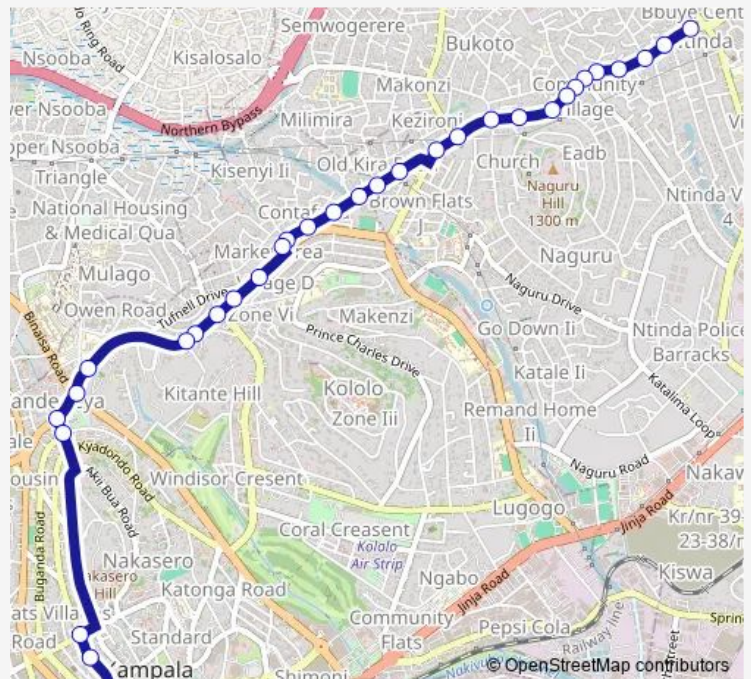

### Route schedule

Apex House — City Square

Monday 06:30-19:00

Tuesday 06:30-19:00

Wednesday 06:30-19:00

Thursday 06:30-19:00

Friday 06:30-19:00

Saturday 06:30-19:00

### Route info

Direction: Apex House

Stops: 33

Trip Duration: 0 hour 46 min

KA118 — City Square-Ntinda

Gapco (Kira Rd)

City Oil (Kamwokya)

Save The Children