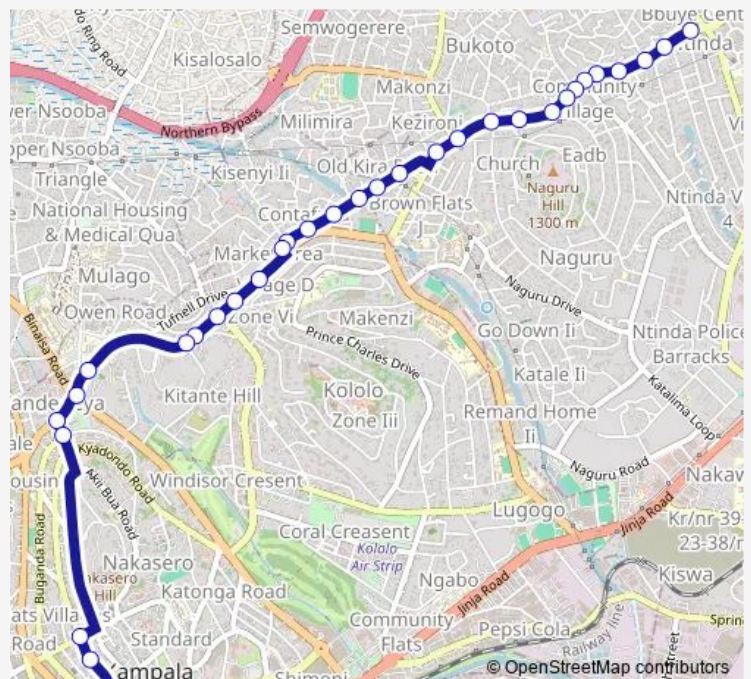

Centenary Point (Old Kira Rd)

Kamwokya (Old Kira Rd)

Kamwokya (Kira Rd)

Route schedule

Apex House — City Square

Monday 06:30-19:00

Tuesday 06:30-19:00

Wednesday 06:30-19:00

Thursday 06:30-19:00

Friday 06:30-19:00

Saturday 06:30-19:00

Sunday 06:30-19:00

Route info

Direction: Apex House

Stops: 33

Trip Duration: 0 hour 44 min