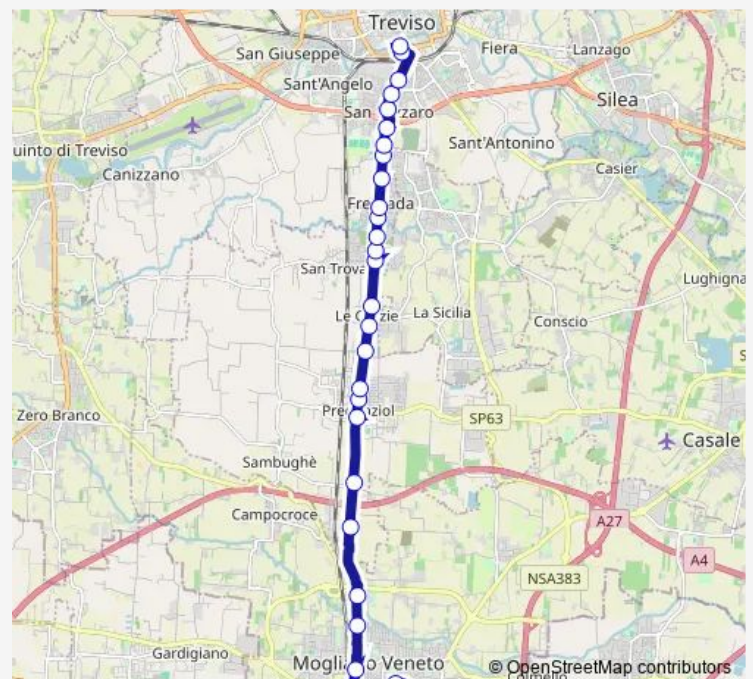

### Route schedule

Mogliano Liceo — Treviso

Monday 13:10-14:00

Tuesday 13:10-14:00

Wednesday 13:10-14:00

Thursday 13:10-14:00

Friday 13:10-14:00

Saturday —

### Route info

Direction: Mogliano Liceo

Stops: 28

Trip Duration: 0 hour 25 min

8E — Mogliano Liceo - Treviso

Treviso Pindemonte

Treviso Ghirada

Treviso San Lazzaro