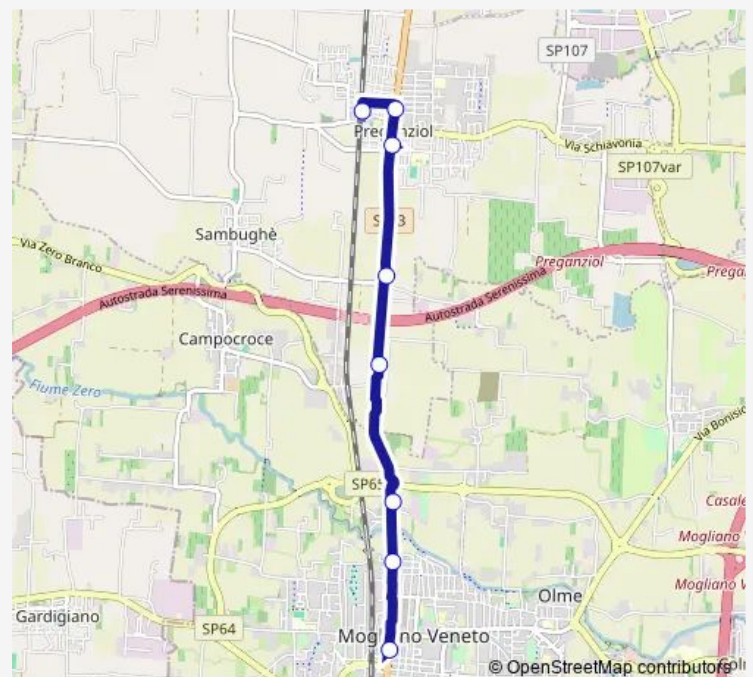

Bus 8e Mogliano Centro - Preganziol Fs[Go to website](#)**Direction**

Mogliano Centro — Preganziol Fs

8 stops

[Open route schedule](#)

Mogliano Centro

Mogliano Marconi

Mogliano Buratti

Campocroce

Wednesday 12:00

Thursday 12:00

Friday 12:00

Saturday 12:00

Sunday —

Route info

Direction: Mogliano Centro

Stops: 8

Trip Duration: 0 hour 7 min

8e — Mogliano Centro - Preganziol Fs

Bus time schedules and route maps are available in an offline PDF at busmaps.com. Use the busmaps.com website to see live bus times, train schedule or subway schedule, and step-by-step directions for all public transit in Preganziol