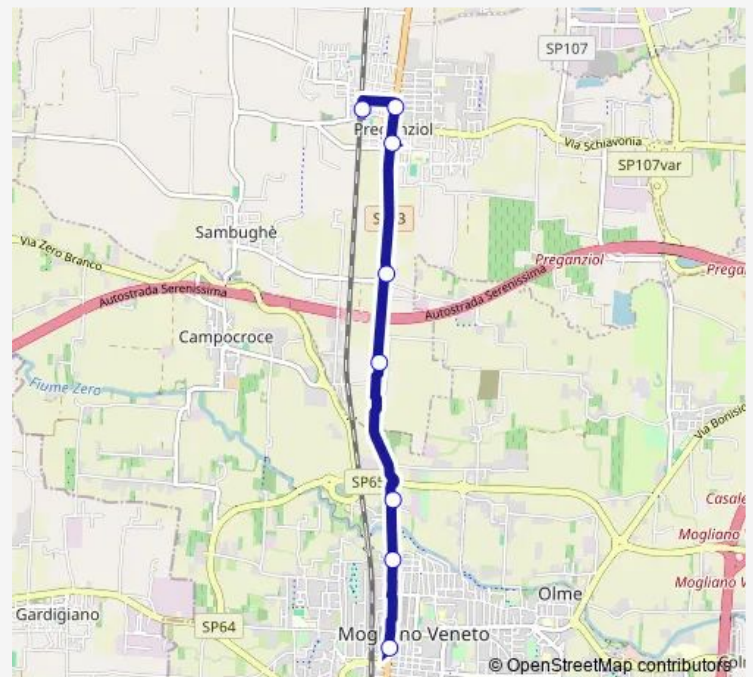

## Bus 8E Mogliano Centro - Preganziol Fs

[Go to website](#)

### Direction

Mogliano Centro — Preganziol Fs

8 stops

[Open route schedule](#)

Mogliano Centro

Mogliano Marconi

Mogliano Buratti

Campocroce

### Route schedule

Mogliano Centro — Preganziol Fs

Monday	12:00
Tuesday	12:00
Wednesday	12:00
Thursday	12:00
Friday	12:00
Saturday	12:00
Sunday	—

### Route info

Direction: Mogliano Centro

Stops: 8

Trip Duration: 0 hour 7 min

8E — Mogliano Centro - Preganziol Fs

8E Bus time schedules and route maps are available in an offline PDF at [busmaps.com](https://busmaps.com). Use the [busmaps.com](https://busmaps.com) website to see live bus times, train schedule or subway schedule, and step-by-step directions for all public transit in Preganziol