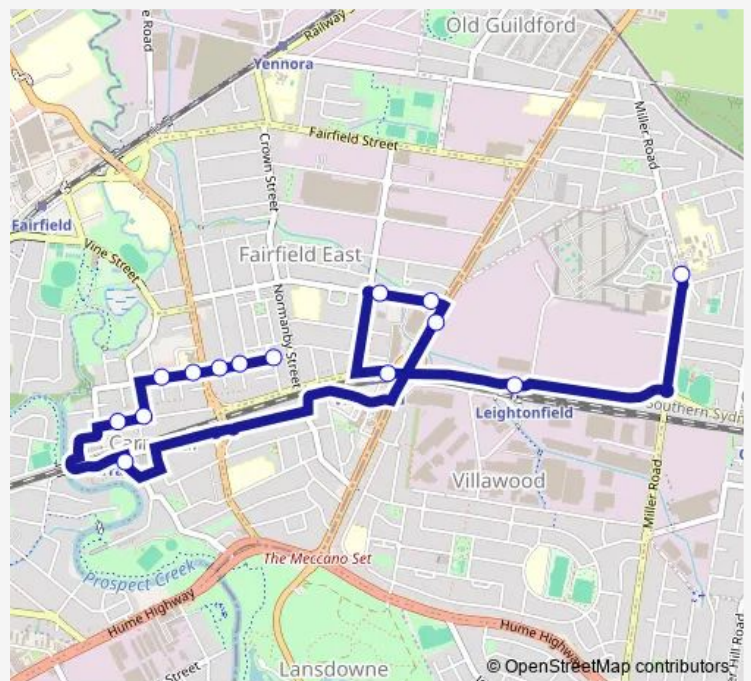

School Bus S616 Chester Hill High School to Fairfield East

[Go to website](#)

**Direction**

Chester Hill High School, Miller Rd — Mitchell St Opp Lals Pde

14 stops

[Open route schedule](#)

- Chester Hill High School, Miller Rd
- Leightonfield Station, Access Road, Christina Rd
- Villawood Station, River Av
- Tangerine St Opp Kingdom Hall Of Jehovah's Witnesses
- Tangerine St Before Woodville Rd
- Woodville Rd Opp Tangerine St
- Waterside Cres At Wattle Av
- River Av Opp Carramar Av
- River Av At Cooma St
- Mitchell St Opp Tomki St
- Fairfield Community Health Centre, Mitchell St
- Mitchell St Opp Sinnott St
- Mitchell St Opp Morse St
- Mitchell St Opp Lals Pde

Route schedule

Chester Hill High School, Miller Rd — Mitchell St Opp Lals Pde

Monday	15:05
Tuesday	15:05
Wednesday	15:05
Thursday	15:05
Friday	15:05
Saturday	—
Sunday	—

Route info

Direction: Chester Hill High School, Miller Rd

Stops: 14

Trip Duration: 0 hour 20 min

S616 — Chester Hill High School to Fairfield East

S616 School Bus time schedules and route maps are available in an offline PDF at [busmaps.com](https://busmaps.com). Use the [busmaps.com](https://busmaps.com) website to see live bus times, train schedule or subway schedule, and step-by-step directions for all public transit in Liverpool