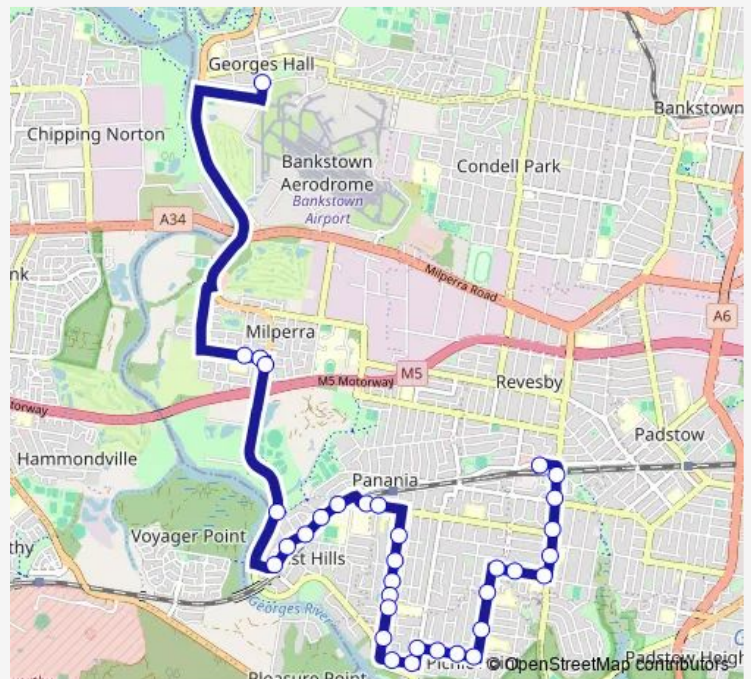

### Direction

Georges River Grammar, Link Rd — Revesby Station, Marco Av

34 stops

[Open route schedule](#)

- Georges River Grammar, Link Rd
- Pozieres Av Opp Milperra Public School
- Pozieres Av Before Henry Lawson Dr
- Henry Lawson Dr Opp Pozieres Av
- Henry Lawson Dr Opp Kelso Beach Reserve
- Park Rd Opp East Hills Station
- Park Rd At Forrest Rd
- Park Rd At Worsley St
- Park Rd At Enright St
- Park Rd Before Childs St
- Tower St At Sherlock Av
- Tower St Opp St Christophers Primary School
- Lambeth St At Dalziel Av
- Lambeth St Opp Henderson Av
- Lambeth St At Phillip St
- Lambeth St At Lawler St
- Panania Public School, Lambeth St
- Lambeth St At Kelvin Pde
- Doris St After Lambeth St
- Doris St At Picnic Point Rd

### Route schedule

Georges River Grammar, Link Rd — Revesby Station, Marco Av

Monday	15:40
Tuesday	15:40
Wednesday	15:40
Thursday	15:40
Friday	15:40
Saturday	—
Sunday	—

### Route info

Direction: Georges River Grammar, Link Rd

Stops: 34

Trip Duration: 0 hour 28 min

S193 — Georges River Grammar to Revesby Station via East Hills Station

Picnic Point Rd At Burns Rd

Burns Rd At Ramsay Rd

The River Rd At Tower St

The River Rd At Weston St

The River Rd Opp Montgomery Av

Revesby Station, Marco Av

S193 School Bus time schedules and route maps are available in an offline PDF at [busmaps.com](https://busmaps.com). Use the [busmaps.com](https://busmaps.com) website to see live bus times, train schedule or subway schedule, and step-by-step directions for all public transit in Liverpool