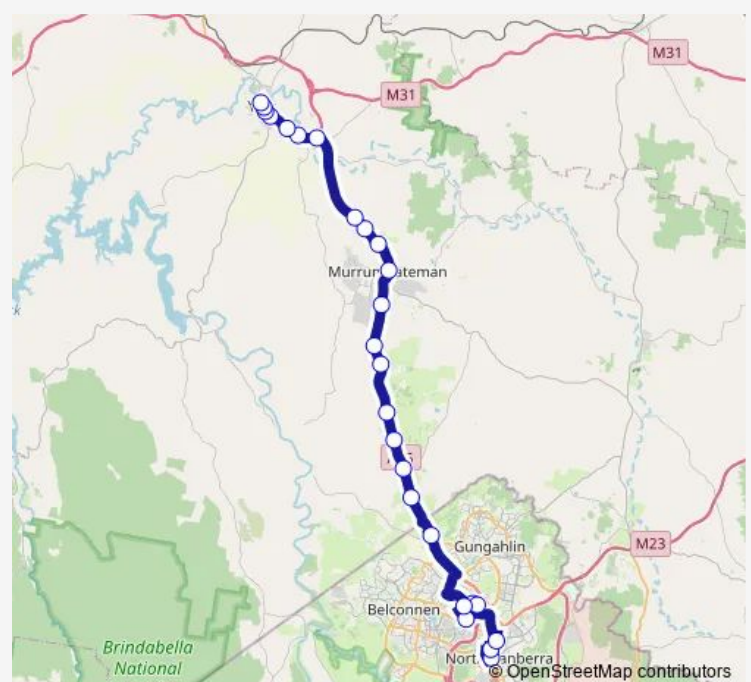

School Bus S193 St Josephs Primary to Yass Rossi St via Hall Interchange (Wombat Service)

[Go to website](#)

Direction

Turner Ps — Banjo Patterson Park, Rossi St

26 stops

[Open route schedule](#)

Turner Ps

Boronia Dr St Josephs Ps

Barton Hwy After Gounyan Rd

Yass Valley Way After Yass River Rd

Yass Valley Way At Dog Trap Rd

Route schedule

Turner Ps — Banjo Patterson Park, Rossi St

Monday	15:10
Tuesday	15:10
Wednesday	15:10
Thursday	15:10
Friday	15:10
Saturday	—
Sunday	—

Route info

Direction: Turner Ps

Stops: 26

Trip Duration: 1 hour 38 min

S193 — St Josephs Primary to Yass Rossi St via Hall Interchange (Wombat Service)

Yass Valley Way Opp Glover Dr

Comur St At Macdonald St