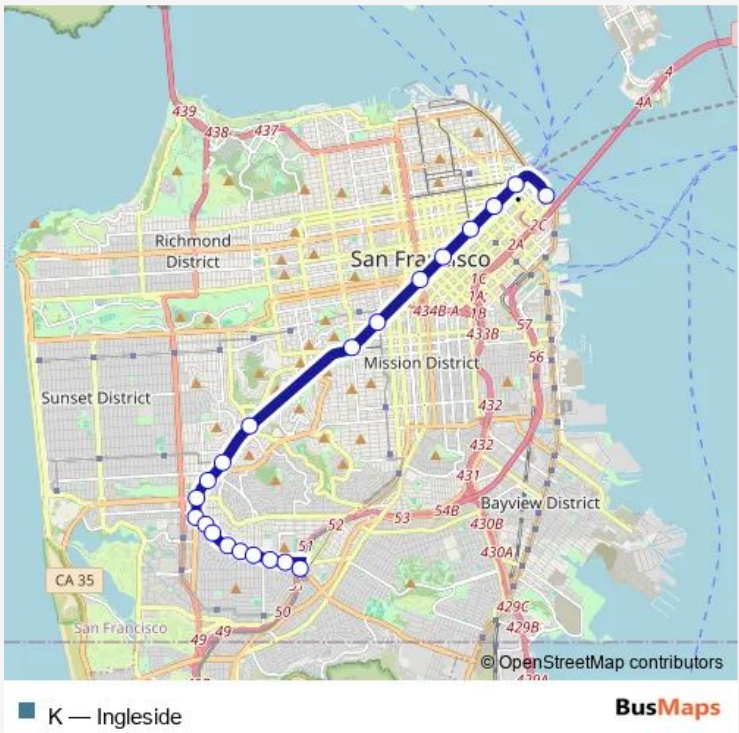

Tram K Ingleside

[Go to website](#)

Direction
 San Jose Ave & Geneva Ave — The Embarcadero & Folsom St
 21 stops
[Open route schedule](#)

- San Jose Ave & Geneva Ave
- Ocean Ave/Ccsf Pedestrian Bridge
- Ocean Ave & Lee St
- Ocean Ave & Miramar Ave
- Ocean Ave & Dorado Ter
- Ocean Ave & Fairfield Way
- Ocean Ave & Aptos Ave
- Ocean Ave & San Leandro Way
- Junipero Serra Blvd & Ocean Ave
- West Portal/Sloat/St Francis Circle
- West Portal Ave & 14th Ave
- West Portal Station
- Metro Forest Hill Station/Downtown
- Metro Castro Station/Downtown
- Metro Church Station/Downtown
- Market St & South Van Ness Ave
- Metro Civic Center Station/Downtown
- Metro Powell Station/Downtown
- Metro Montgomery Station/Downtown
- Metro Embarcadero Station
- The Embarcadero & Folsom St

Route schedule
 San Jose Ave & Geneva Ave — The Embarcadero & Folsom St

Monday	05:42-23:39
Tuesday	05:42-23:39
Wednesday	05:42-23:39
Thursday	05:42-23:39
Friday	05:42-23:39
Saturday	07:41-23:43
Sunday	07:41-23:43

Route info
 Direction: San Jose Ave & Geneva Ave
 Stops: 21
 Trip Duration: 0 hour 37 min

Direction

The Embarcadero & Folsom St — Balboa Park Bart/Mezzanine Level

21 stops

[Open route schedule](#)

The Embarcadero & Folsom St

Monday 05:30-23:54

Tuesday 05:30-23:54

Wednesday 05:30-23:54

Thursday 05:30-23:54

Friday 05:30-23:54

Saturday 08:00-24:00

Sunday 08:00-24:00

Route info