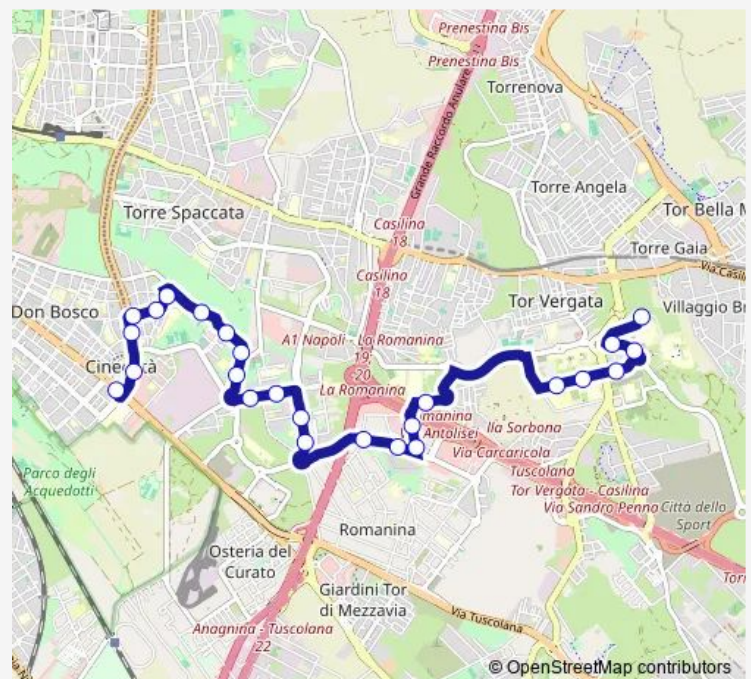

Pelizzi/Vignali

Pelizzi

Serafini/Buonamici

Route schedule

POLICLINICO/TOR VERGATA (H) — Cinecitta' (Ma)

Monday	03:00-02:00 ⁺¹
Tuesday	03:00-02:00 ⁺¹
Wednesday	03:00-02:00 ⁺¹
Thursday	03:00-02:00 ⁺¹
Friday	03:00-02:00 ⁺¹
Saturday	03:00-02:00 ⁺¹
Sunday	03:00-02:00 ⁺¹

Route info

Direction: POLICLINICO/TOR VERGATA (H)

Stops: 26

Trip Duration: 0 hour 27 min

n500

BusMaps

Saredo

Chiovenda G./Togliatti

TOGLIATTI/STATILIO OTTATO

Orazio Pulvillo (Ma)

Cinecitta' (Ma)

Direction

Cinecitta' (Ma) — POLICLINICO/TOR VERGATA (H)

25 stops

[Open route schedule](#)

Cinecitta' (Ma)

Route schedule

Cinecitta' (Ma) — POLICLINICO/TOR VERGATA (H)

Monday 02:30-02:30⁺¹Tuesday 02:30-02:30⁺¹Wednesday 02:30-02:30⁺¹Thursday 02:30-02:30⁺¹Friday 02:30-02:30⁺¹Saturday 02:30-02:30⁺¹Sunday 02:30-02:30⁺¹