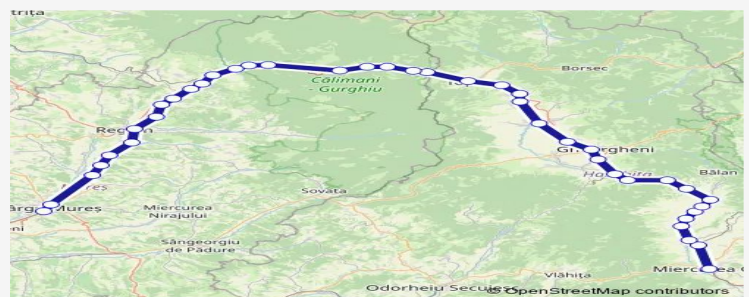

15:31

Sunday

15:31

Route info

Direction: Miercurea Ciuc

Stops: 41

Trip Duration: 6 hour 31 min

Lăzarea Hm.