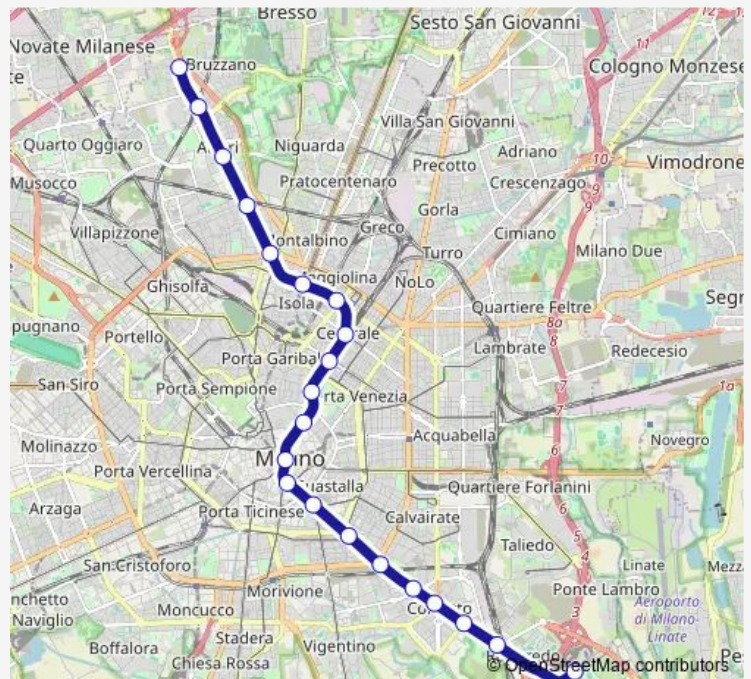

Thursday 05:40-00:23⁺¹

Friday 05:40-00:23⁺¹

Saturday 05:40-00:23⁺¹

Sunday 06:00-00:23⁺¹

Route info

Direction: SAN Donato

Stops: 21

Trip Duration: 0 hour 30 min

3 — m3 - linea gialla

Direction

Comasina — SAN Donato

21 stops

[Open route schedule](#)

Comasina

Affori Fn

Affori Centro