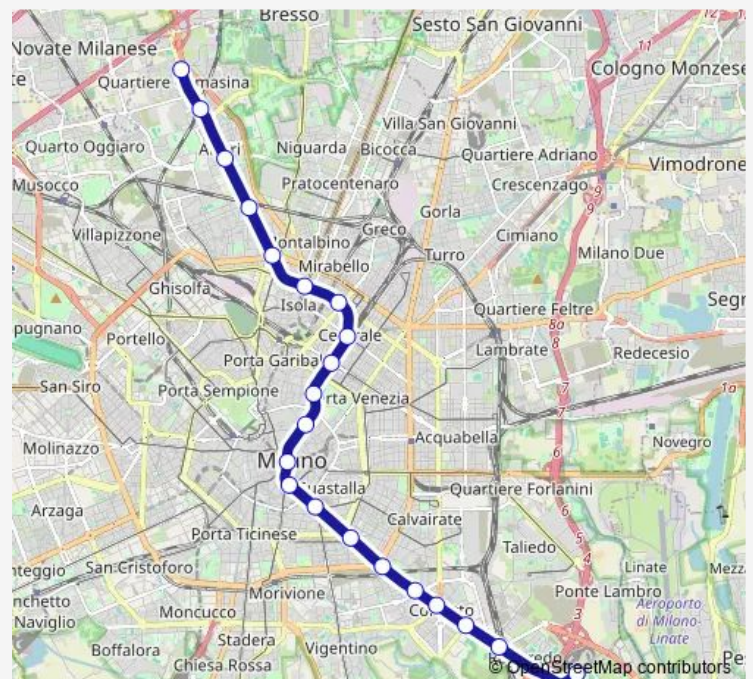

Thursday 05:40-00:23⁺¹

Friday 05:40-00:23⁺¹

Saturday 05:40-00:23⁺¹

Sunday 06:00-00:23⁺¹

Route info

Direction: SAN Donato

Stops: 21

Trip Duration: 0 hour 30 min