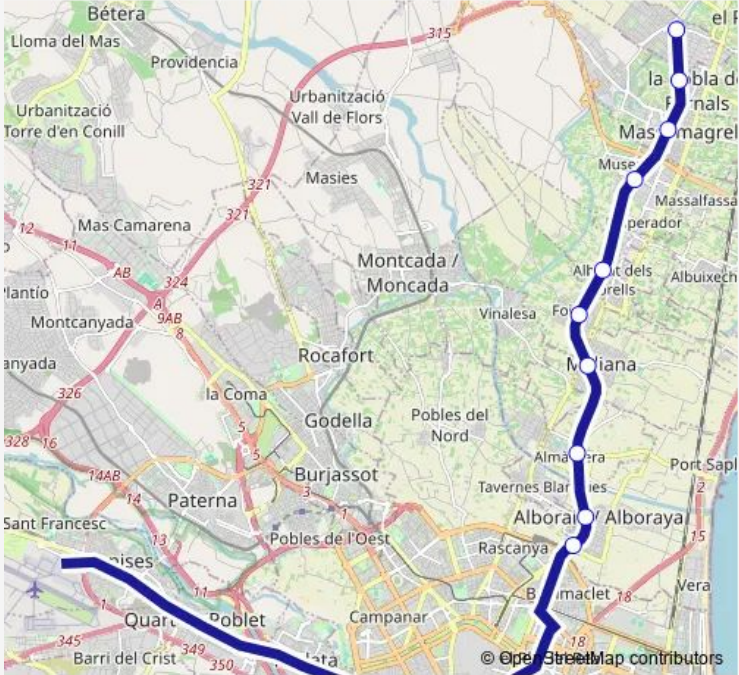

**Metro 3 3 - Alboraiia Palmaret - Rafelbunyol**

[Go to website](#)

**Direction**  
Alboraiia Palmaret — Rafelbunyol

10 stops

[Open route schedule](#)

- Alboraiia Palmaret
- Alboraiia Peris Aragó
- Almàssera
- Meliana
- Foios
- Albalat dels Sorells
- Museros
- Massamagrell
- La Pobla de Farnals
- Rafelbunyol

Route schedule  
Alboraiia Palmaret — Rafelbunyol

Monday	04:59-05:19
Tuesday	04:59-05:19
Wednesday	04:59-05:19
Thursday	04:59-05:19
Friday	04:59-05:19
Saturday	04:59-05:19
Sunday	07:01

Route info

Direction: Alboraiia Palmaret

Stops: 10

Trip Duration: 0 hour 22 min

**3 — 3 - Rafelbunyol - Alboraiia Palmaret** **BusMaps**

3 Metro time schedules and route maps are available in an offline PDF at [busmaps.com](https://busmaps.com). Use the [busmaps.com](https://busmaps.com) website to see live bus times, train schedule or subway schedule, and step-by-step directions for all public transit in Massamagrell