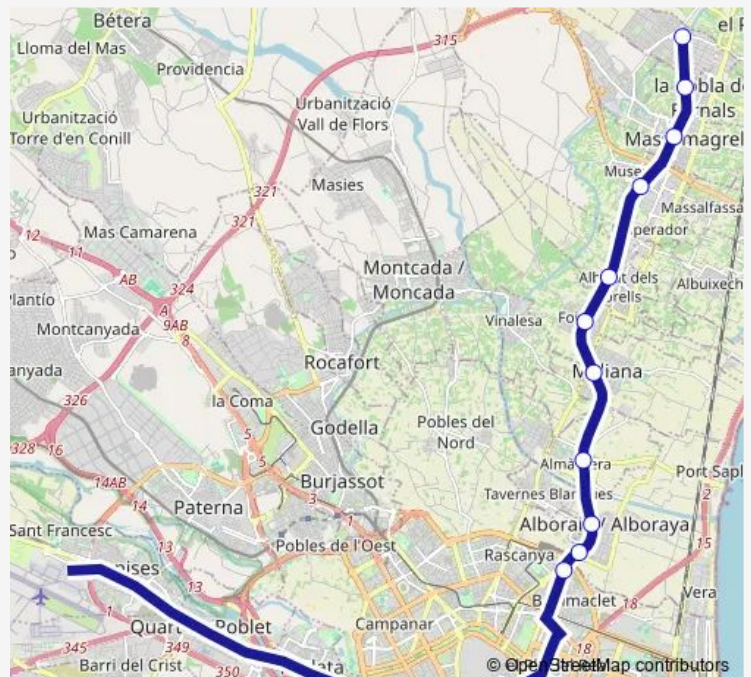

Rafelbunyol

Route schedule

Machado — Rafelbunyol

Monday 06:57

Tuesday —

Wednesday —

Thursday 06:57

Friday 06:57

Saturday 05:37-06:57

Sunday 06:57

Route info

Direction: Machado

Stops: 11

Trip Duration: 0 hour 24 min

3 — 3 - Machado - Rafelbunyol

Direction

Machado — Rafelbunyol

11 stops

[Open route schedule](#)

Machado

Alboraia Palmaret

Alboraia Peris Aragó

Almàssera

Meliana

Monday	04:57-07:12
Tuesday	04:57-07:12
Wednesday	04:57-07:12
Thursday	04:57-07:12
Friday	04:57-07:12
Saturday	04:57-07:12
Sunday	—

Route info

Direction: Machado

Stops: 11

Trip Duration: 0 hour 26 min

3 Metro time schedules and route maps are available in an offline PDF at busmaps.com. Use the busmaps.com website to see live bus times, train schedule or subway schedule, and step-by-step directions for all public transit in Foios