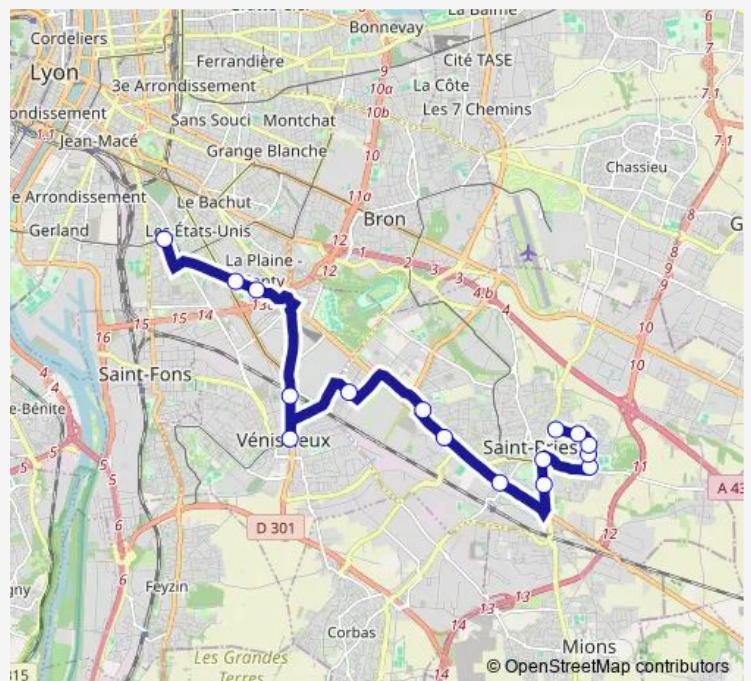

ST Priest - ST Priest BEL Air

ST Priest - Centre Sportif

ST Priest - Mendes France - Courbet

ST Priest - Puits Vieux - Marandiers

ST Priest - Puits Vieux - Croix Rousse

### Route schedule

Venissieux - College LA Xaviere — ST Priest - Puits Vieux - Croix Rousse

Monday 16:45

Tuesday 16:45

Wednesday 12:00

Thursday 16:45

Friday 16:45

Saturday —

### Route info

Direction: Venissieux - College LA Xaviere

Stops: 16

Trip Duration: 0 hour 46 min

## Route info

Direction: ST Priest - Puits Vieux - Croix Rousse

Stops: 16

Trip Duration: 0 hour 54 min