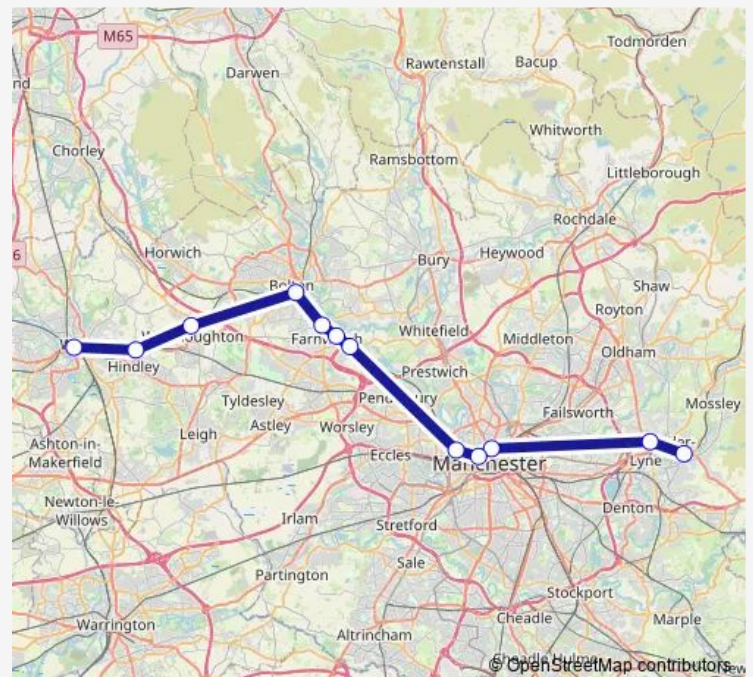

Rail Nt:Syb->Wgn NT train service from SYB to Wgn

[Go to website](#)

Direction

Stalybridge — Wigan North Western

12 stops

[Open route schedule](#)

Stalybridge

Ashton-under-Lyne

Manchester Victoria

Salford Central

Salford Crescent

Kearsley

Farnworth

Moses Gate

Bolton

Westhoughton

Hindley

Wigan North Western

Route schedule

Stalybridge — Wigan North Western

Monday 06:30

Tuesday 06:30

Wednesday 06:30

Thursday 06:30

Friday 06:30

Saturday 06:30-23:00

Sunday —

Route info

Direction: Stalybridge

Stops: 12

Trip Duration: 1 hour 5 min

■ Nt:Syb->Wgn — NT train service from SYB to Wgn