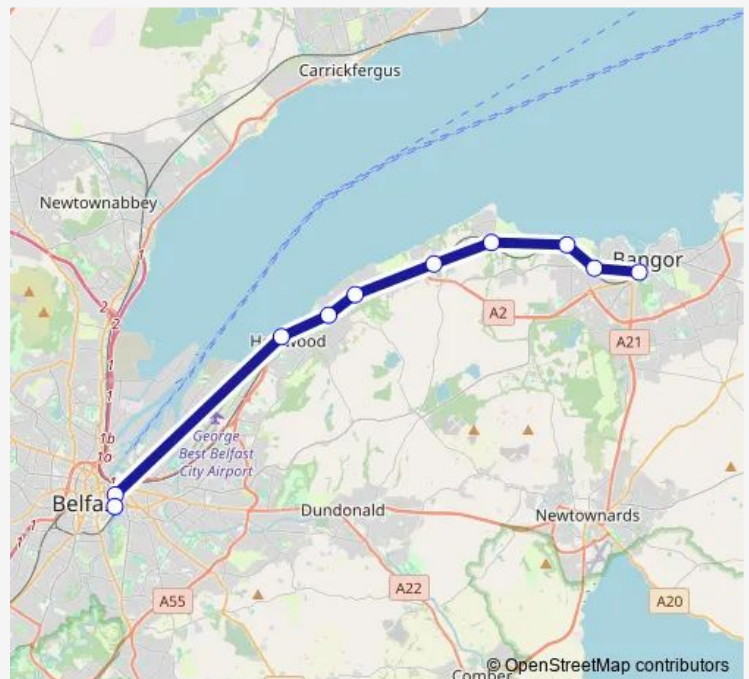

## Rail 1\_BR->CL Bangor - Lanyon Place

[Go to website](#)

### Direction

Bangor — Lanyon Place

10 stops

[Open route schedule](#)

Bangor

Bangor West

Carnalea

Helen's Bay

### Route schedule

Bangor — Lanyon Place

Monday 06:57

Tuesday 06:57

Wednesday 06:57

Thursday 06:57

Friday 06:57

Saturday —

### Route info

Direction: Bangor

Stops: 10

Trip Duration: 0 hour 28 min

■ 1\_BR->CL — Bangor - Lanyon Place

1\_BR->CL Rail time schedules and route maps are available in an offline PDF at [busmaps.com](https://busmaps.com). Use the [busmaps.com](https://busmaps.com) website to see live bus times, train schedule or subway schedule, and step-by-step directions for all public transit in Bangor