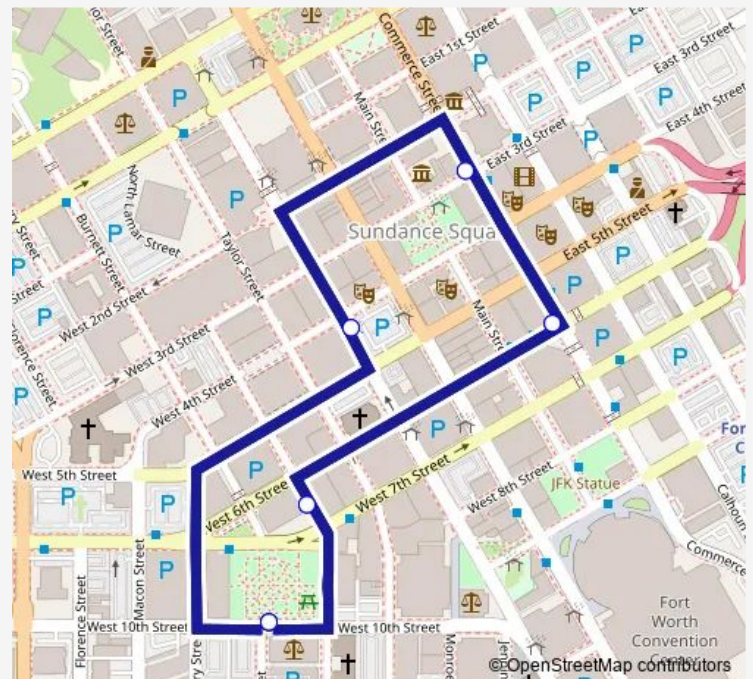

### Direction

10th & Burnett — 10th & Burnett

6 stops

[Open route schedule](#)

10th & Burnett

Throckmorton & 4th

Commerce & 3rd

6th & Commerce

Lamar & 6th - 7th

10th & Burnett

### Route schedule

10th & Burnett — 10th & Burnett

Monday	11:00-13:45
Tuesday	11:00-13:45
Wednesday	11:00-13:45
Thursday	11:00-13:45
Friday	11:00-13:45
Saturday	—
Sunday	—

### Route info

Direction: 10th & Burnett

Stops: 6

Trip Duration: 0 hour 15 min

LI — Burnett Plaza Lunch Line

LI Bus time schedules and route maps are available in an offline PDF at [busmaps.com](https://busmaps.com). Use the [busmaps.com](https://busmaps.com) website to see live bus times, train schedule or subway schedule, and step-by-step directions for all public transit in Fort Worth