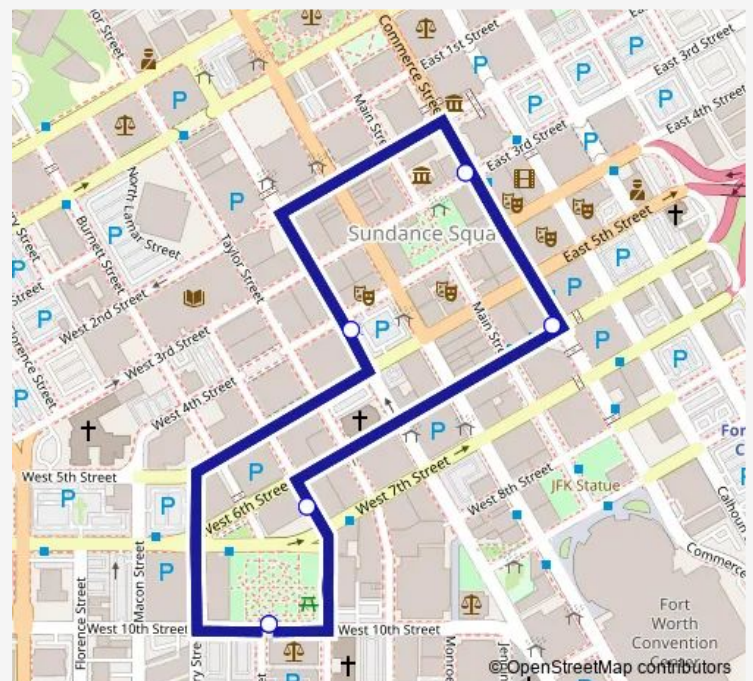

Bus LL Burnett Plaza Lunch Line

[Go to website](#)

Direction

10th & Burnett — 10th & Burnett

6 stops

[Open route schedule](#)

10th & Burnett

Throckmorton & 4th

Commerce & 3rd

6th & Commerce

Lamar & 6th - 7th

10th & Burnett

Route schedule

10th & Burnett — 10th & Burnett

Monday	11:00-13:45
Tuesday	11:00-13:45
Wednesday	11:00-13:45
Thursday	11:00-13:45
Friday	11:00-13:45
Saturday	—
Sunday	—

Route info

Direction: 10th & Burnett

Stops: 6

Trip Duration: 0 hour 15 min

LL — Burnett Plaza Lunch Line

BusMaps

LL Bus time schedules and route maps are available in an offline PDF at busmaps.com. Use the busmaps.com website to see live bus times, train schedule or subway schedule, and step-by-step directions for all public transit in Fort Worth