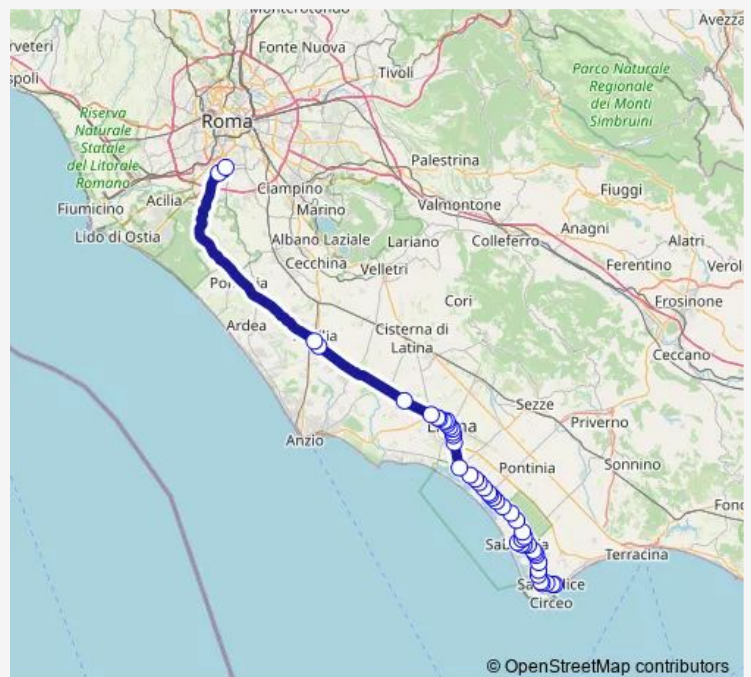

Sabaudia | Colle Piuccio # f3241

Sabaudia | Sacramento # f3242

Sabaudia | Via Litoranea Via Migliara 49 # f3243

Route schedule

SAN Felice | Via Domenichelli # f3223 — Roma | Laurentina (Metro B) # f2693

Monday 05:15-06:30

Tuesday 05:15-06:30

Wednesday 05:15-06:30

Thursday 05:15-06:30

Friday 05:15-06:30

Saturday 05:15-06:30

Sunday —

Route info

Direction: SAN Felice | Via Domenichelli # f3223

Stops: 46

Trip Duration: 2 hour 24 min

Sabaudia | Via Litoranea Str. Tartaruga # f3244

Sabaudia | Via Litoranea (Caprolace) # f3245

Sabaudia | Bella Farnia Nocchia # f9961

Sabaudia | Bella Farnia # f3246

Sabaudia | Via Litoranea Str. Lavorazione # f3247