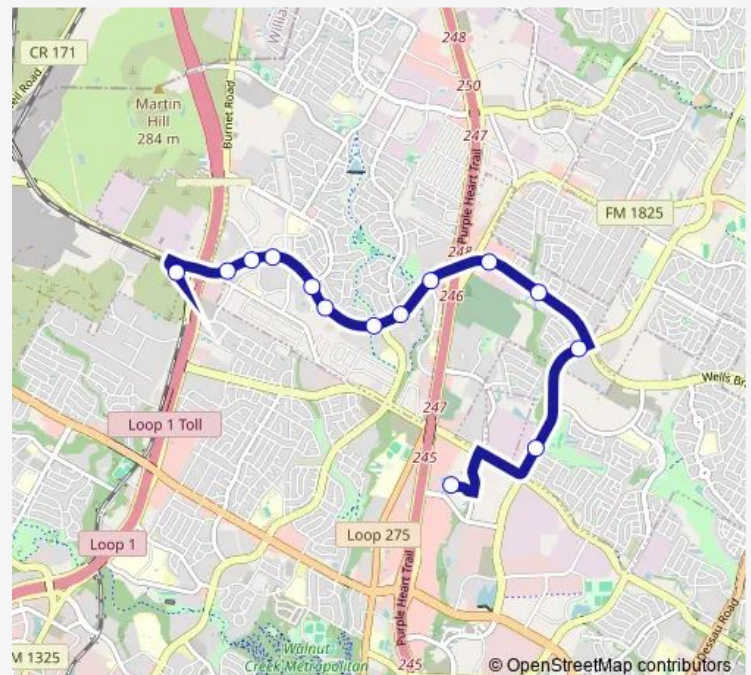

1113 Wells Branch/Drusillas

1600 Heatherwilde/Wells Branch

2600 Heatherwilde/Wild Senna

Tech Ridge Bay E

Route schedule

Howard Station Bus Stop — Tech Ridge Bay E

Monday 04:55-22:30

Tuesday 04:55-22:30

Wednesday 04:55-22:30

Thursday 04:55-22:30

Friday 04:55-22:30

Saturday 06:00-22:00

Sunday 06:00-22:00

Route info

Direction: Howard Station Bus Stop

Stops: 14

Trip Duration: 0 hour 18 min

243 — 243-Wells Branch

Direction

Tech Ridge Bay E — Howard Station Bus Stop

13 stops

[Open route schedule](#)

Tech Ridge Bay E

2551 Heatherwilde/Wild Senna

Thursday 05:40-23:20

Friday 05:40-23:20

Saturday 06:55-22:25

Sunday 06:55-22:25

Route info

Direction: Tech Ridge Bay E

Stops: 13

Trip Duration: 0 hour 18 min