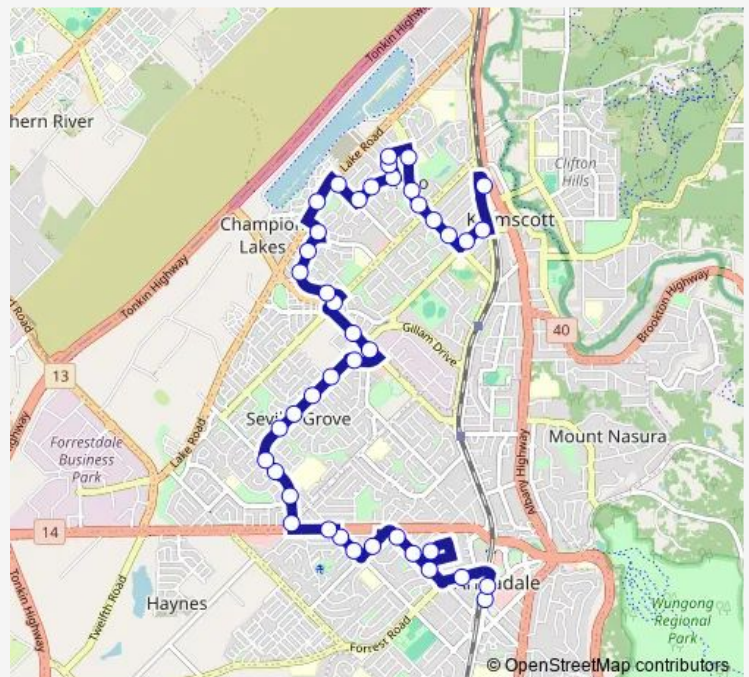

Direction

Armadale Stn Stand 6 — Kelmscott Stn Stand 2

42 stops

[Open route schedule](#)

- Armadale Stn Stand 6
- Commerce Av Before Third Rd
- Forrest Rd After Tudor Rd
- Fifth Rd After Marian Av
- Robin Hood Av After Fifth Rd
- Fifth Rd After Robin Hood Av
- Fifth Rd Before Edgeroi Wy
- Gribble Av After Tarrawan Rd
- Seventh Rd After Gribble Av
- Seventh Rd Before Kiama Rd
- Armadale Rd After Seventh Rd
- Seville Dr Before Braemore St
- Seville Dr After Strawberry Dr
- Seville Dr After Chidzey Dr
- Seville Dr Before Poad St
- Seville Dr Before Ticklie Rd
- Seville Dr Before Westfield Rd
- Seville Dr After Morgan Rd
- Seville Dr After Tiree St
- Seville Dr After Gillam Dr
- Champion Dr After Seville Dr

Route schedule

Armadale Stn Stand 6 — Kelmscott Stn Stand 2

Monday	05:00-18:19
Tuesday	05:00-18:19
Wednesday	05:00-18:19
Thursday	05:00-18:19
Friday	05:00-18:19
Saturday	08:00-18:04
Sunday	—

Route info

Direction: Armadale Stn Stand 6

Stops: 42

Trip Duration: 0 hour 34 min

Champion Dr After Gillam Dr

Westfield Rd After Grovelands Wy

Grovelands Dr After Berala Ct

Grovelands Dr After Shetland Rd

Grovelands Dr After Beechcroft Pl

Baxendale Wy Before Huxley Ct

Lake Rd After Regatta Bvd

Ypres Rd After Lake Rd

O'Sullivan Dr After Ypres Rd

O'Sullivan Dr After Waratah Dr

O'Sullivan Dr After Amanda Dr

Banksia Rd After Community Dr

Banksia Rd Before Lantana Wy

Cammillo Rd After Hemingway Dr