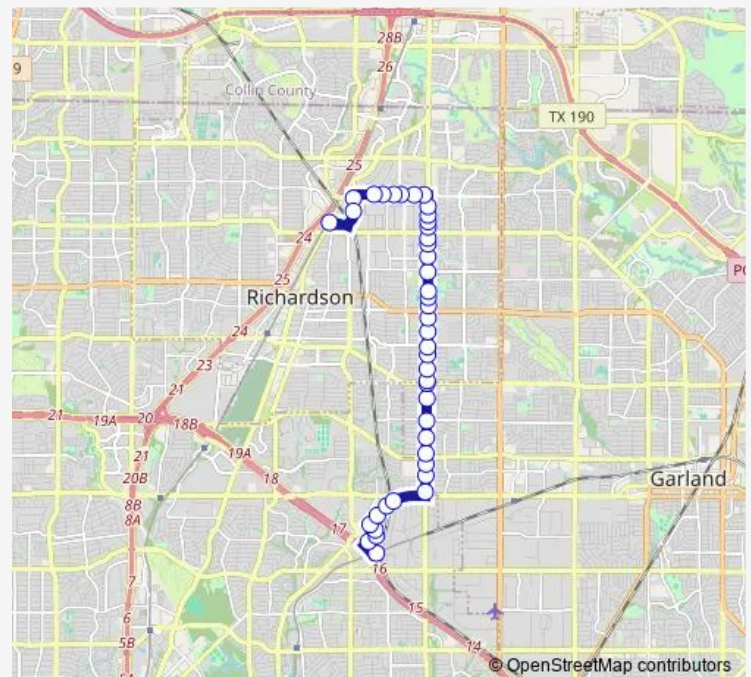

Plano @ Forsythe - N - Fs

Plano @ Spring Valley - N - Ns

Plano @ Belt Line - N - Mb1

Route schedule

LBJ / Skillman Station — Arapaho Center Station

Monday	05:00-00:30 ⁺¹
Tuesday	05:00-00:30 ⁺¹
Wednesday	05:00-00:30 ⁺¹
Thursday	05:00-00:30 ⁺¹
Friday	05:00-00:30 ⁺¹
Saturday	05:20-00:30 ⁺¹
Sunday	05:20-00:30 ⁺¹

Route info

Direction: LBJ / Skillman Station

Stops: 42

Trip Duration: 0 hour 20 min

243 — Plano Rd

Plano @ Belt Line - N - Mb2

Plano @ Belt Line - N - Fs

Plano @ Larkspur - N - Mb

Alma @ Security - S - Mb

Arapaho Center Station

Direction

Arapaho Center Station — LBJ / Skillman Station

39 stops

[Open route schedule](#)

Arapaho Center Station

Alma @ Security - N - Ns