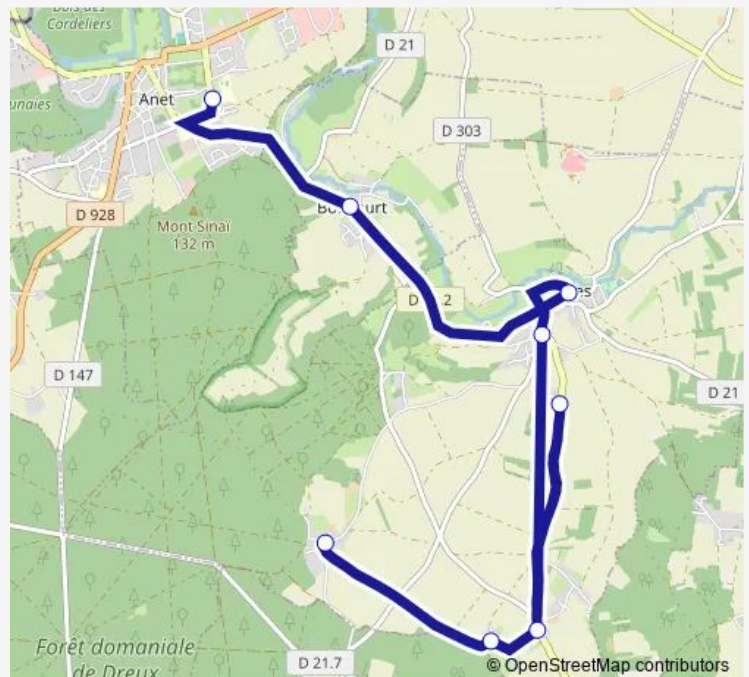

Direction

Nonnains — Collège Mozart

8 stops

[Open route schedule](#)

Nonnains

Hautes Lisières

Basses Lisières

Pommiers

Wednesday 07:58

Thursday 07:58

Friday 07:58

Saturday —

Sunday —

Route info

Direction: Nonnains

Stops: 8

Trip Duration: 0 hour 22 min

Direction

Collège Mozart — Ronce

9 stops

[Open route schedule](#)

Collège Mozart

Mairie - Boncourt

Mairie - Rouvres