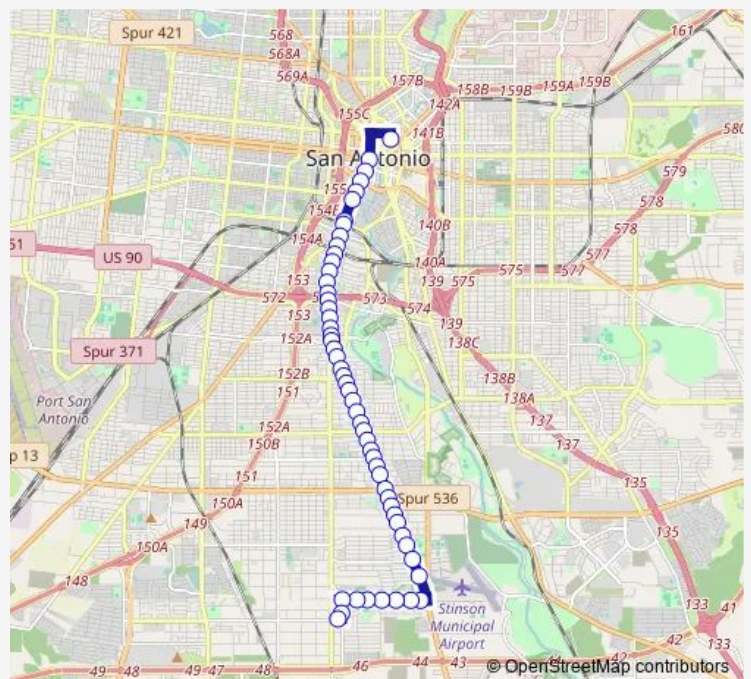

Pleasanton RD. & Gerald

Pleasanton RD. & Grapeland

Pleasanton RD. Opposite Canavan

Route schedule

Gillette & Pleasanton Rd. — Navarro Between Travis & Pecan

Monday 22:57-00:57⁺¹

Tuesday 22:57-00:57⁺¹

Wednesday 22:57-00:57⁺¹

Thursday 22:57-00:57⁺¹

Friday 22:57-00:57⁺¹

Saturday 22:57-00:57⁺¹

Sunday 22:57-00:57⁺¹

Route info

Direction: Gillette & Pleasanton Rd.

Stops: 49

Trip Duration: 0 hour 25 min

S. Flores & Tommins

Route schedule

Navarro Between Travis & Pecan — Gillette & Pleasanton Rd.

Monday 22:30-00:30⁺¹

Tuesday 22:30-00:30⁺¹

Wednesday 22:30-00:30⁺¹

Thursday 22:30-00:30⁺¹

Friday 22:30-00:30⁺¹

Saturday 22:30-00:30⁺¹

Sunday 22:30-00:30⁺¹

Route info

Direction: Navarro Between Travis & Pecan

Stops: 54

Trip Duration: 0 hour 27 min

S. Flores & Division

S. Flores & Hart