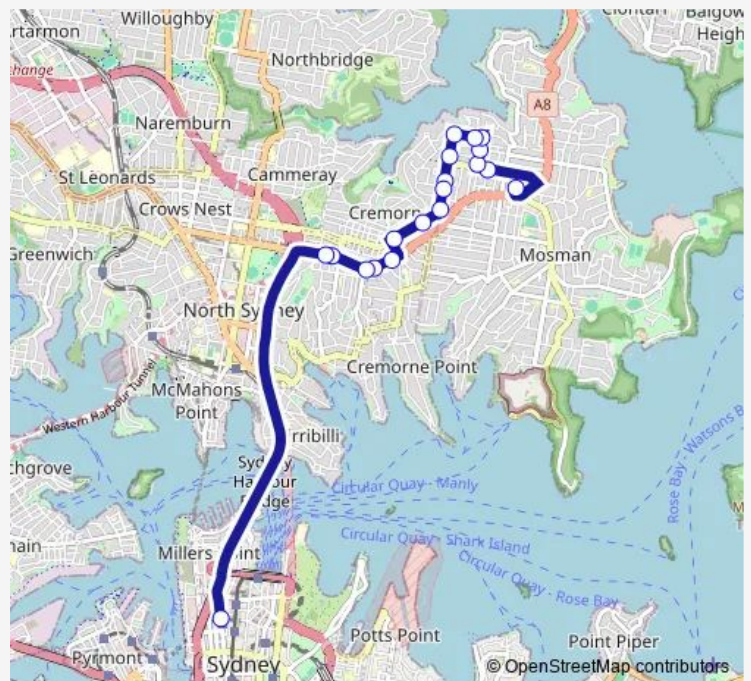

Military Rd Opp Big Bear Shopping Centre

Watson Street Interchange, Stand A

Wynyard Station, York St, Stand M

**Route schedule**

Bridgepoint Shopping Centre, Brady St — Wynyard Station, York St, Stand M

Monday	06:30-18:10
Tuesday	06:30-18:10
Wednesday	06:30-18:10
Thursday	06:30-18:10
Friday	06:30-18:10
Saturday	08:05-18:05
Sunday	09:10-17:50

**Route info**

Direction: Bridgepoint Shopping Centre, Brady St

Stops: 19

Trip Duration: 0 hour 29 min

243 — City Wynyard to Spit Junction via North Cremorne

## Direction

Wynyard Station, York St, Stand K — Bridgepoint Shopping Centre, Brady St

18 stops

[Open route schedule](#)

Wynyard Station, York St, Stand K

Wynyard Station, Clarence St, Stand T

Big Bear Shopping Centre, Military Rd

## Route schedule

Wynyard Station, York St, Stand K — Bridgepoint Shopping Centre, Brady St

Monday 07:43-19:51

Tuesday 07:39-19:51

Wednesday 07:39-19:51

Thursday 07:39-19:51

Friday 07:39-19:51

Saturday 08:24-18:24