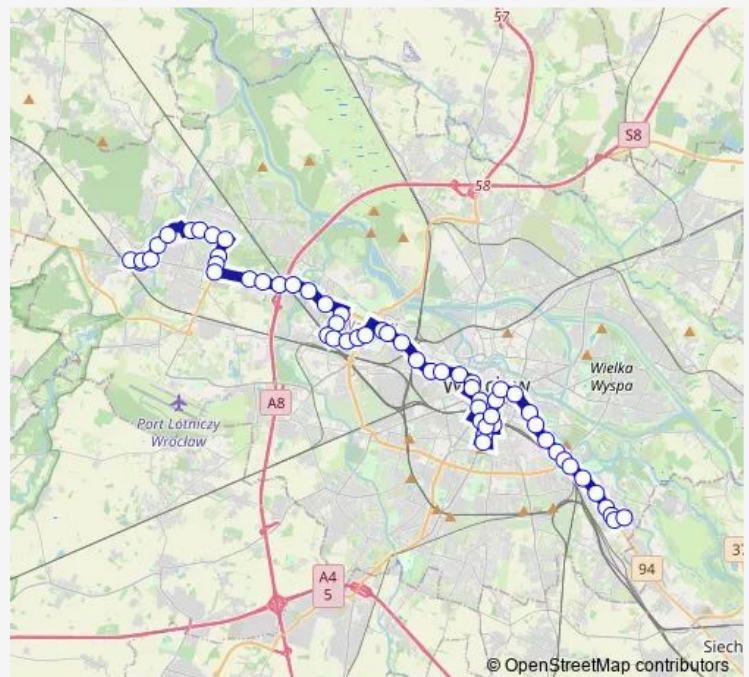

Dworzec Autobusowy

### Route schedule

Księżę Wielkie — Leśnica

Monday	23:30-02:02 <sup>+1</sup>
Tuesday	23:30-02:02 <sup>+1</sup>
Wednesday	23:30-02:02 <sup>+1</sup>
Thursday	23:30-02:02 <sup>+1</sup>
Friday	23:30-02:02 <sup>+1</sup>
Saturday	23:30-02:02 <sup>+1</sup>
Sunday	23:30-02:02 <sup>+1</sup>

### Route info

Direction: Księżę Wielkie

Stops: 59

Trip Duration: 1 hour 19 min

■ 243

BusMaps

Epi

Arkady (Capitol)