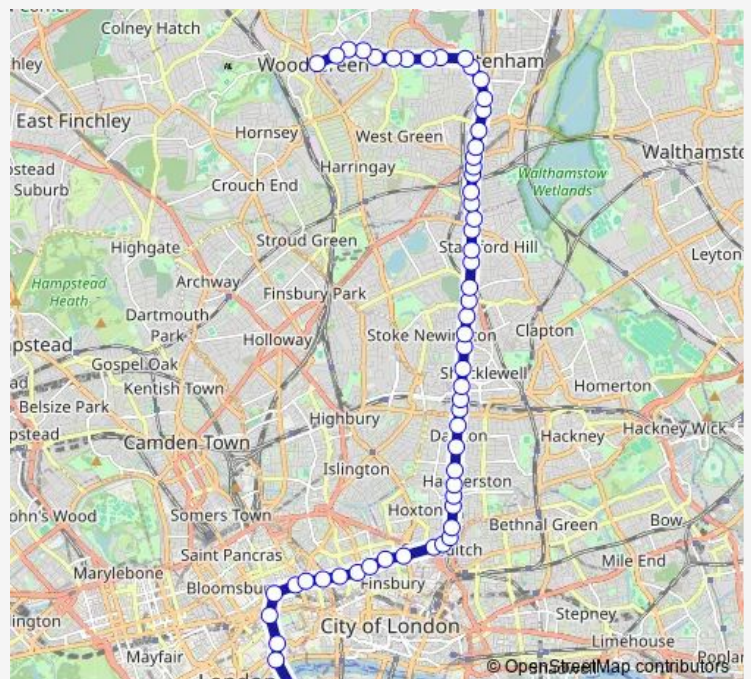

Hoxton Station / Museum of the Home

Pearson Street

St Leonards Hospital

Laburnum Street

Route schedule

Waterloo Station / Tenison Way — Wood Green Station

Monday 00:07-23:55

Tuesday 00:07-23:55

Wednesday 00:07-23:55

Thursday 00:07-23:55

Friday 00:07-23:55

Saturday 00:07-23:55

Sunday 00:07-23:55

Route info

Direction: Waterloo Station / Tenison Way

Stops: 58

Trip Duration: 1 hour 27 min

243 — Wood Green - Tottenham - Stoke Newington - Clerkenwell Road - Waterloo **BusMaps**

Haggerston Station /Downham Rd

Middleton Road De Beauvoir Town

Dalston Junction Station