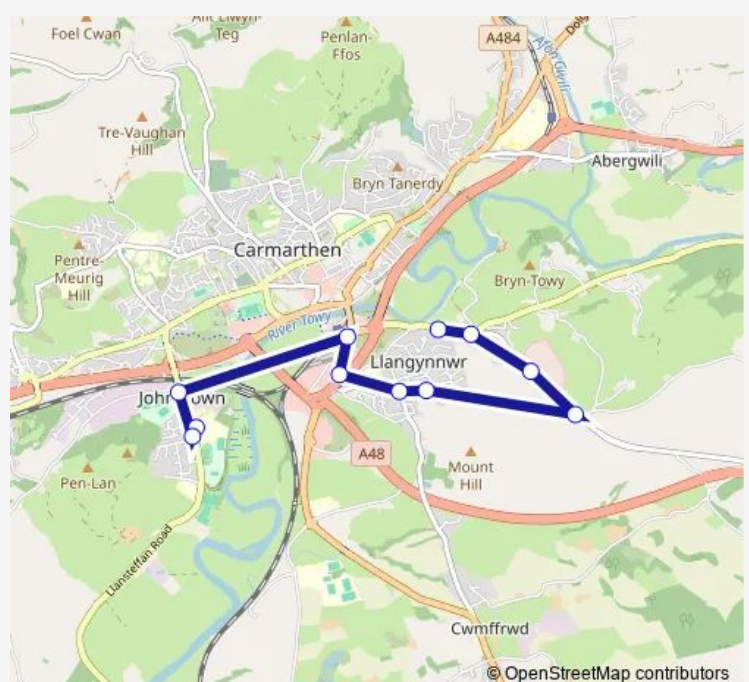

Saturday —

Sunday —

Route info

Direction: Queen Elizabeth High School

Stops: 11

Trip Duration: 0 hour 18 min

Direction

Southern Terrace — Queen Elizabeth High School

10 stops

[Open route schedule](#)

Southern Terrace

Tiles R Us

Brynmeurig Turn

Elder Grove

Bank Farm Trailers

Llangynnwr Police Station

Capel Dewi Turn

Llangynnwr Road

Llansteffan Road

Queen Elizabeth High School

Route schedule

Southern Terrace — Queen Elizabeth High School

Monday 08:22

Tuesday 08:22

Wednesday 08:22

Thursday 08:22

Friday 08:22

Saturday —

Sunday —

Route info

Direction: Southern Terrace

Stops: 10