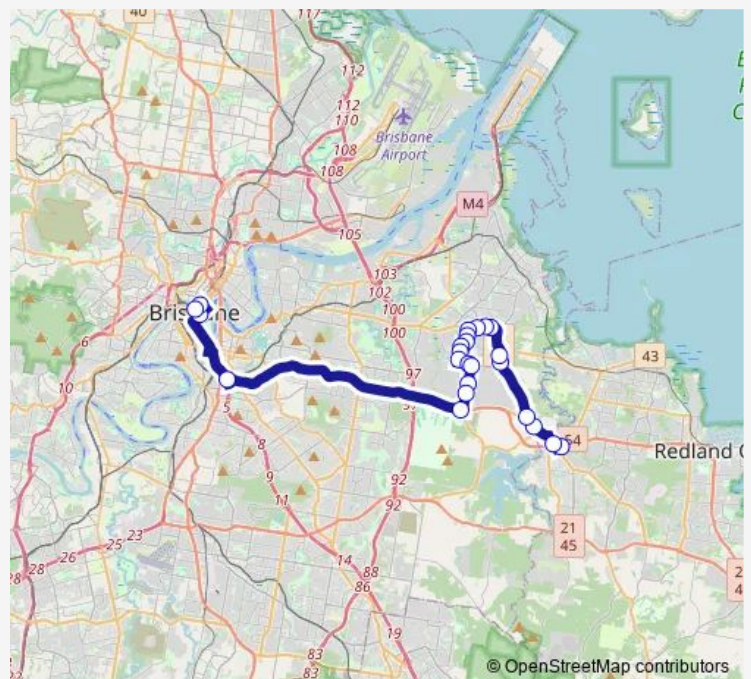

Ann Street Stop 10A at King George Square

Buranda busway, platform 2

The Sleeman Centre, stop D

Tilley Rd at London Road

Tilley Rd near Grassdale Rd

New Cleveland Rd at Eastside Village

Caladium St near Matthews Way

Monday 16:50-17:52

Tuesday 16:50-17:52

Wednesday 16:50-17:52

Thursday 16:50-17:52

Friday 16:50-17:52

Saturday —

Sunday —

Route info

Direction: Elizabeth Street Stop 85

Stops: 24

Trip Duration: 1 hour 7 min

243 — Capalaba - Brisbane City

Old Cleveland Rd near Caradoc St

Capalaba bus station, stop D

Capalaba park 'n' ride, platform 2

Direction

Capalaba park 'n' ride, platform 1 — Ann Street Stop 10A at King George Square

24 stops

[Open route schedule](#)

Capalaba park 'n' ride, platform 1

Capalaba bus station, stop E

Old Cleveland Rd near Tinchborne St