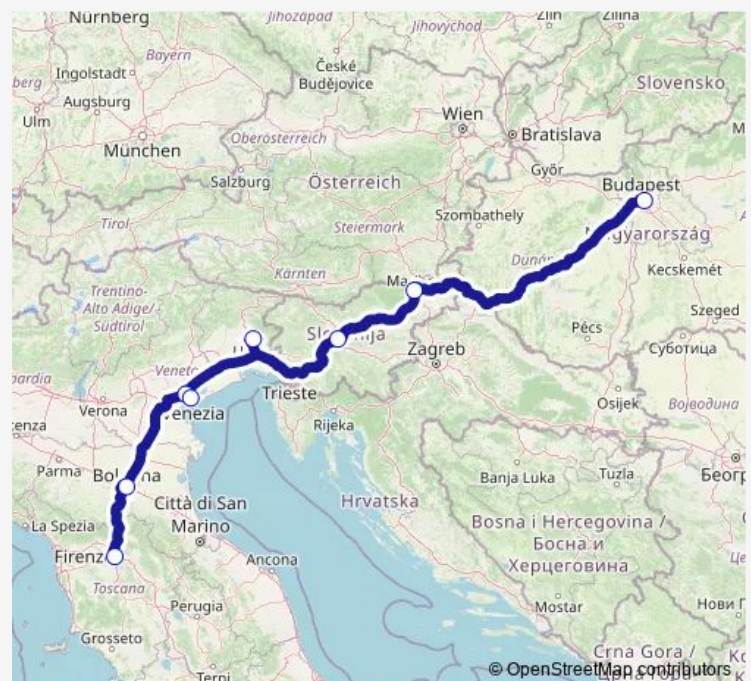

Ljubljana bus station

Udine (autostazione)

Venice Mestre (Stazione Fs)

Venice (Tronchetto)

Bologna (central bus station)

Florence (Villa Costanza)

Route schedule

Budapest Népliget bus station — Florence (Villa Costanza)

Monday 21:00-22:00

Tuesday 21:00

Wednesday 21:00

Thursday 21:00-22:00

Friday 21:00-22:00

Saturday 21:00-22:00

Sunday 21:00-22:00

Route info

Direction: Budapest Népliget bus station

Stops: 8

Trip Duration: 14 hour 5 min

FlixBus N536 — Florence - Budapest

BusMaps

Direction

Florence (Villa Costanza) — Budapest Népliget bus station

8 stops

[Open route schedule](#)

Florence (Villa Costanza)

Bologna (central bus station)

Venice (Tronchetto)

Venice Mestre (Stazione Fs)

Udine (autostazione)

Ljubljana bus station

Maribor bus station